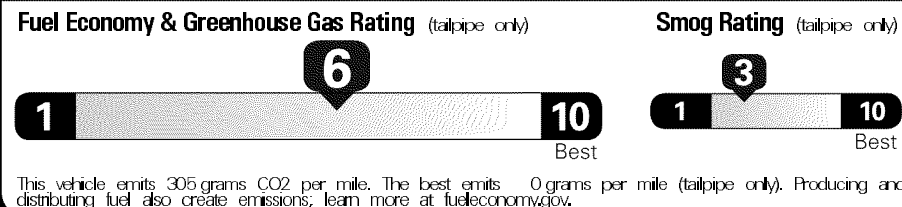

Frontal Crash Driver Passenger ★★★★★

Based on the risk of injury in a frontal impact. Should ONLY be compared to other vehicles of similar size and weight.

Side Crash Front seat Rear seat ★★★★★

Based on the risk of injury in a side impact.

Rollover ★★★★★

Based on the risk of rollover in a single-vehicle crash.

Star ratings range from 1 to 5 stars (★★★★★) with 5 being the highest.

Source: National Highway Traffic Safety Administration (NHTSA)

www.safercar.gov or 1-888-327-4236

1. **EXTERIOR**
2. LED Headlights
   - LED Daytime Running Lights
   - Heated Power Auto Folding Mirrors w/ C-HR Puddle Lights
3. **INTERIOR**
4. Audio - 8" Touch-Screen, 6 Speakers, Bluetooth Phone/Music, USB Media/Charge-Port
   - SiriusXM w/ 3-month All Access Trial
   - Wi-Fi Connect w/ 2 GB w/in 3-month Trial
   - Apple Carplay & Android Auto & Amazon Alexa Compatible
   - Smart Key w/ Push Button Start
   - Remote Keyless Entry w/ Panic Function
   - One-Touch Automatic Windows
   - Tilt/Telescope Steering Wheel w/ Voice Command, Audio & Multi-Information Display Controls
   - For full product details, please visit Toyota.com/C-HR
   - ***Full Tank of Gas***

EPA DOT Fuel Economy and Environment

Gasoline Vehicle

Fuel Economy

29 **MPG** Compacts range from 14 to 113 MPG. The best vehicle rates 138 MPGe.

27 **31**
combined city/hwy city highway

3.4 gallons per 100 miles

You save $ 500
in fuel costs over 5 years compared to the average new vehicle.

Annual fuel cost
$ 1,400

Actual results will vary for many reasons, including driving conditions and how you drive and maintain your vehicle. The average new vehicle gets 27 MPG and costs $7,500 to fuel over 5 years. Cost estimates are based on 15,000 miles per year at $2.70 per gallon. MPGe is miles per gasoline gallon equivalent. Vehicle emissions are a significant cause of climate change and smog.

fuelconomy.gov
Calculate personalized estimates and compare vehicles

TOTAL $24,950.00

The New Vehicle Limited Warranty provides 3-year/36,000 mile basic coverage, 5-year/60,000 mile powertrain coverage, plus 5-year/unlimited mile corrosion perforation coverage. See Warranty and Maintenance Guide for details. An extended service contract may be available for the vehicle. Ask dealer for details. Manufacturer's suggested retail price includes manufacturer's recommended pre-delivery service. Gasoline, license and title fees, applicable federal, state and local taxes and dealer and distributor installed options and accessories are not included in the manufacturer's suggested retail price.

ToyotaCare, which covers normal factory scheduled maintenance for two years or 25,000 miles, whichever occurs first, is included as part of the sales price of the vehicle for qualifying buyers. See participating dealer for eligibility and coverage details.

DELIVERY, PROCESSING AND HANDLING FEE 1,120.00

Delivered by Truck to: 12138
ST. CHARLES TOYOTA
2651 E. MAIN STREET
ST. CHARLES IL60174