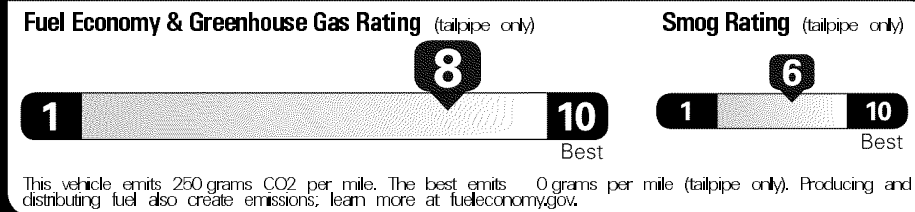

MANUFACTURER'S SUGGESTED RETAIL PRICE **$22,290.00**

OPTIONAL EQUIPMENT

FE 50 State Emissions
2T. All Weather Floor Liner Package 249.00

GOVERNMENT 5-STAR SAFETY RATINGS

This vehicle has not been rated by the government for overall vehicle score, frontal crash, side crash or rollover risk.

Star ratings range from 1 to 5 stars (★★★★★) with 5 being the highest.
Source: National Highway Traffic Safety Administration (NHTSA)
www.safercar.gov or 1-888-327-4236

EPA DOT Fuel Economy and Environment

Gasoline Vehicle

Fuel Economy

35 MPG
combined city/hwy

city **32** highway **41**

2.9 gallons per 100 miles

Compacts range from 14 to 119 MPG. The best vehicle rates 136 MPGe.

You save $1,750
in fuel costs over 5 years compared to the average new vehicle.

Annual fuel cost $1,150

fuelconomy.gov
Calculate personalized estimates and compare vehicles

DELIVERY, PROCESSING AND HANDLING FEE 955.00

TOTAL $23,494.00

The New Vehicle Limited Warranty provides 3-year/36,000 mile basic coverage, 5-year/60,000 mile powertrain coverage, plus 5-year/unlimited mile corrosion perforation coverage. See Warranty and Maintenance Guide for details. An extended service contract may be available for the vehicle. Ask dealer for details. Manufacturer's suggested retail price includes manufacturer's recommended pre-delivery service. Gasoline, license and title fees, applicable federal, state and local taxes and dealer and distributor installed options and accessories are not included in the manufacturer's suggested retail price.

ToyotaCare, which covers normal factory scheduled maintenance for two years or 25,000 miles, whichever occurs first, is included as part of the sales price of the vehicle for qualifying buyers. See participating dealer for eligibility and coverage details.

Delivered by Truck to: 12138
ST. CHARLES TOYOTA
2651 E. MAIN STREET
ST. CHARLES IL60174