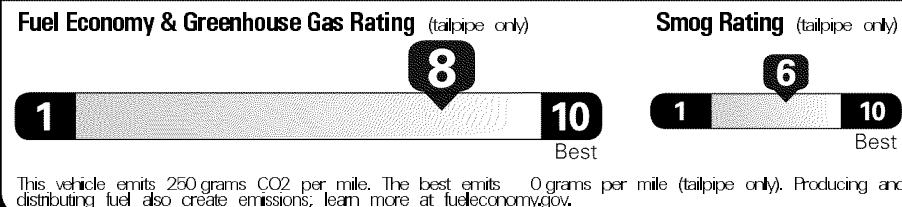

MANUFACTURER'S SUGGESTED RETAIL PRICE **$22,290.00**

OPTIONAL EQUIPMENT
FE 50 State Emissions
2T. All Weather Floor Liner Package 249.00

GOVERNMENT 5-STAR SAFETY RATINGS

This vehicle has not been rated by the government for overall vehicle score, frontal crash, side crash or rollover risk.

Star ratings range from 1 to 5 stars (★★★★★) with 5 being the highest.
Source: National Highway Traffic Safety Administration (NHTSA)
www.safercar.gov or 1-888-327-4236

EPA DOT Fuel Economy and Environment

Gasoline Vehicle

Fuel Economy
35 MPG
combined city/hwy
2.9 gallons per 100 miles

city 32 highway 41

Compacts range from 14 to 119 MPG. The best vehicle rates 136 MPGe.

You save $1,750
in fuel costs over 5 years compared to the average new vehicle.

Annual fuel cost $1,150

fueleconomy.gov
Calculate personalized estimates and compare vehicles

DELIVERY, PROCESSING AND HANDLING FEE 955.00

TOTAL $23,494.00

The New Vehicle Limited Warranty provides 3-year/36,000 mile basic coverage, 5-year/60,000 mile powertrain coverage, plus 5-year/unlimited mile corrosion perforation coverage. See Warranty and Maintenance Guide for details. An extended service contract may be available for the vehicle. Ask dealer for details. Manufacturer's suggested retail price includes manufacturer's recommended pre-delivery service. Gasoline, license and title fees, applicable federal, state and local taxes and dealer and distributor installed options and accessories are not included in the manufacturer's suggested retail price.

ToyotaCare, which covers normal factory scheduled maintenance for two years or 25,000 miles, whichever occurs first, is included as part of the sales price of the vehicle for qualifying buyers. See participating dealer for eligibility and coverage details.

Delivered by Truck to: 12138
ST. CHARLES TOYOTA
2651 E. MAIN STREET
ST. CHARLES IL60174