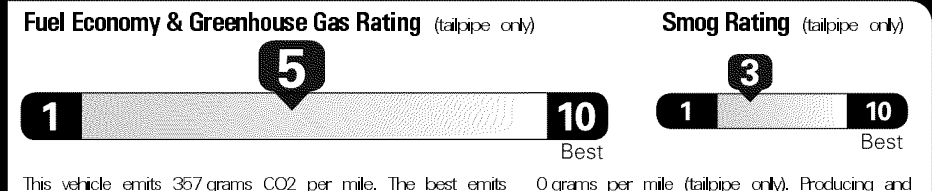

Full Tank of Gas

MANUFACTURER'S SUGGESTED RETAIL PRICE $26,900.00

OPTIONAL EQUIPMENT

FE	50 State Emissions	
TC	Tonneau Cover	90.00
VP	"Power Plus" Extra Value Package	2,155.00
	Height-Adjustable Power Liftgate with Jam Protection, Smart Key System, Blind Spot Monitor and Rear Cross Traffic Alert, Roof Rails, and Entune Audio Plus with Connected Navigation - Includes the Entune Multimedia Bundle (6.1 in. High Resolution Touch-Screen Display, AM/FM CD Player, MP3/WMA Playback Capability, 6 Speakers, Auxiliary Audio Jack, USB 2.0 Port with iPod Connectivity and Control, Advanced Voice Recognition, Hands-Free Phone Capability, Phone Book Access and Music Streaming Via Bluetooth wireless Technology), Scout GPS Link, Siri Eyes Free, SiriusXM Satellite Radio with 3-Month Complimentary Sirius XM All Access Trial, HD Radio, And HD Radio Traffic and Weather In Major Metro Areas. Extra Value Package MSRP Discount Shown Below.	

EPA DOT Fuel Economy and Environment

Gasoline Vehicle

Fuel Economy
25 **MPG**
Small SUVs range from 18 to 34 MPG. The best vehicle rates 136 MPGe.
22 **28**
combined city/hwy city highway
4.0 gallons per 100 miles

You spend $500 more in fuel costs over 5 years compared to the average new vehicle.

Annual fuel cost $1,450

Actual results will vary for many reasons, including driving conditions and how you drive and maintain your vehicle. The average new vehicle gets 27 MPG and costs $6,750 to fuel over 5 years. Cost estimates are based on 15,000 miles per year at $2.40 per gallon. MPGe is miles per gasoline gallon equivalent. Vehicle emissions are a significant cause of climate change and smog.

fuelconomy.gov
Calculate personalized estimates and compare vehicles

DELIVERY, PROCESSING AND HANDLING FEE	995.00
SUB-TOTAL BEFORE DISCOUNT	$30,140.00
EXTRA VALUE PACKAGE MSRP DISCOUNT	-$940.00
TOTAL	$29,200.00

The New Vehicle Limited Warranty provides 3-year/36,000 mile basic coverage, 5-year/60,000 mile powertrain coverage, plus 5-year/unlimited mile corrosion perforation coverage. See Warranty and Maintenance Guide for details. An extended service contract may be available for the vehicle. Ask dealer for details. Manufacturer's suggested retail price includes manufacturer's recommended pre-delivery service. Gasoline, license and title fees, applicable federal, state and local taxes and dealer and distributor installed options and accessories are not included in the manufacturer's suggested retail price. ToyotaCare, which covers normal factory scheduled maintenance for two years or 25,000 miles, whichever occurs first, is included as part of the sales price of the vehicle for qualifying buyers. See participating dealer for eligibility and coverage details.

Delivered by Truck to: 12138
ST. CHARLES TOYOTA
2651 E. MAIN STREET
ST. CHARLES IL60174