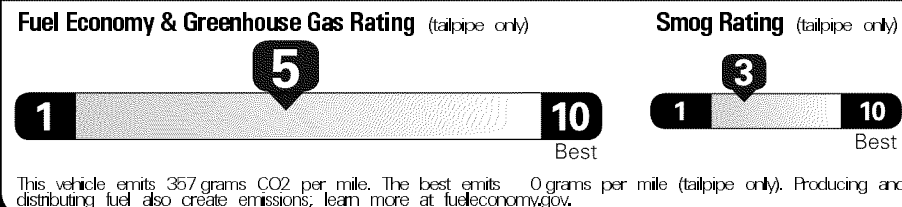

Full Tank of Gas

MANUFACTURER'S SUGGESTED RETAIL PRICE $27,150.00

OPTIONAL EQUIPMENT

FE 50 State Emissions
SH Heated Fabric Front Row Seats with Power Adjustable Driver's Seat 880.00
TC Tonneau Cover 90.00
VP "Power Plus" Extra Value Package Height-Adjustable Power Liftgate with Jam Protection, Smart Key System, Blind Spot Monitor and Rear Cross Traffic Alert, Roof Rails, and Entune Audio Plus with Connected Navigation - Includes the Entune Multimedia Bundle (6.1 in. High Resolution Touch-Screen Display, AM/FM CD Player, MP3/WMA Playback Capability, 6 Speakers, Auxiliary Audio Jack, USB 2.0 Port with iPod Connectivity and Control, Advanced Voice Recognition, Hands-Free Phone Capability, Phone Book Access and Music Streaming Via Bluetooth wireless Technology), Scout GPS Link, Siri Eyes Free, SiriusXM Satellite Radio with 3-Month Complimentary Sirius XM All Access Trial, HD Radio, And HD Radio Traffic and Weather In Major Metro Areas. 1,215.00

A Discount of $ 940 is applied to this Package as shown below.

EPA DOT Fuel Economy and Environment

Gasoline Vehicle

Fuel Economy
Small SUVs range from 18 to 37 MPG. The best vehicle rates 136 MPGe.
25 MPG
combined city/hwy
22 city
28 highway
4.0 gallons per 100 miles

You spend $ 500 more in fuel costs over 5 years compared to the average new vehicle.

Annual fuel cost $ 1,450

Actual results will vary for many reasons, including driving conditions and how you drive and maintain your vehicle. The average new vehicle gets 27 MPG and costs $6,750 to fuel over 5 years. Cost estimates are based on 15,000 miles per year at $2.40 per gallon. MPGe is miles per gasoline gallon equivalent. Vehicle emissions are a significant cause of climate change and smog.

fueleconomy.gov
Calculate personalized estimates and compare vehicles

DELIVERY, PROCESSING AND HANDLING FEE 1,045.00

VALUE OF PACKAGE(S) DISCOUNT IS $ 940

TOTAL $30,380.00

The New Vehicle Limited Warranty provides 3-year/36,000 mile basic coverage, 5-year/60,000 mile powertrain coverage, plus 5-year/unlimited mile corrosion perforation coverage. See Warranty and Maintenance Guide for details. An extended service contract may be available for the vehicle. Ask dealer for details. Manufacturer's suggested retail price includes manufacturer's recommended pre-delivery service. Gasoline, license and title fees, applicable federal, state and local taxes and dealer and distributor installed options and accessories are not included in the manufacturer's suggested retail price.

ToyotaCare, which covers normal factory scheduled maintenance for two years or 25,000 miles, whichever occurs first, is included as part of the sales price of the vehicle for qualifying buyers. See participating dealer for eligibility and coverage details.

Delivered by Truck to: 12138
ST. CHARLES TOYOTA
2651 E. MAIN STREET
ST. CHARLES IL60174