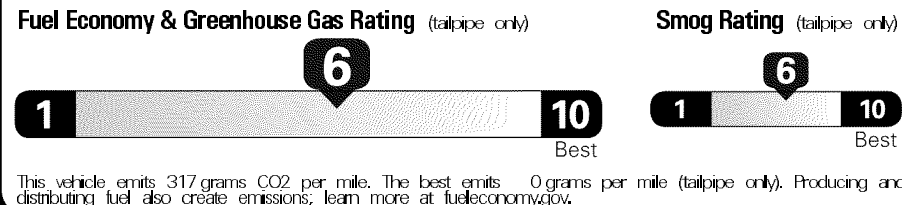

EXTERIOR
- 17-in. Five-Spoke Silver Alloy Wheels
- LED Headlights/Daytime Running Lights
- Integrated Fog Lights
- Color-Keyed Heated Power Outside Mirrors
- Power Tilt/Slide Moonroof
- Low Profile Roof Rails

INTERIOR
- Entune 3.0 Audio
7.0" Touch Screen, 6 Speakers, HandsFree Bluetooth Phone/Music, USB Media Port, 4 USB Charge-Ports, Siri Eyes Free, Apple CarPlay Compatible
- Two 12V/120W Power Outlets
- 4.2" Color Multi-Information Display
- Dual Zone Auto A/C with Rear Vents
- Smart Key System w/Push Button Start
- Fabric Seats
- Electronic Parking Brake
- Rear Cargo Area Cover
Full Tank of Gas

MANUFACTURER'S SUGGESTED RETAIL PRICE $28,850.00

OPTIONAL EQUIPMENT

FE 50 State Emissions
CY XLE Weather Package: 485.00
Includes Heated Leather-Trimmed Steering Wheel and Rain Sensing Variable Intermittent Windshield Wipers with De-Icer Function

CP XLE Convenience Package: 1,295.00
Includes 8-way Power-Adjustable Driver's Seat with Lumbar Support, Heated Front Seats, and Height-Adjustable Power Liftgate with Jam Protection

EPA DOT Fuel Economy and Environment

Gasoline Vehicle

Fuel Economy
28 MPG Small SUVs range from 18 to 120 MPG. The best vehicle rates 136 MPGe.
25 33
combined city/hwy city highway
3.6 gallons per 100 miles

You save $250
in fuel costs over 5 years compared to the average new vehicle.

Annual fuel cost $1,350

Actual results will vary for many reasons, including driving conditions and how you drive and maintain your vehicle. The average new vehicle gets 27 MPG and costs $7,000 to fuel over 5 years. Cost estimates are based on 15,000 miles per year at $2.55 per gallon. MPGe is miles per gasoline gallon equivalent. Vehicle emissions are a significant cause of climate change and smog.

fueleconomy.gov
Calculate personalized estimates and compare vehicles

TOTAL $31,725.00

The New Vehicle Limited Warranty provides 3-year/36,000 mile basic coverage, 5-year/60,000 mile powertrain coverage, plus 5-year/unlimited mile corrosion perforation coverage. See Warranty and Maintenance Guide for details. An extended service contract may be available for the vehicle. Ask dealer for details. Manufacturer's suggested retail price includes manufacturer's recommended pre-delivery service. Gasoline, license and title fees, applicable federal, state and local taxes and dealer and distributor installed options and accessories are not included in the manufacturer's suggested retail price.

ToyotaCare, which covers normal factory scheduled maintenance for two years or 25,000 miles, whichever occurs first, is included as part of the sales price of the vehicle for qualifying buyers. See participating dealer for eligibility and coverage details.

Delivered by Truck to: 12138
ST. CHARLES TOYOTA
2651 E. MAIN STREET
ST. CHARLES IL60174