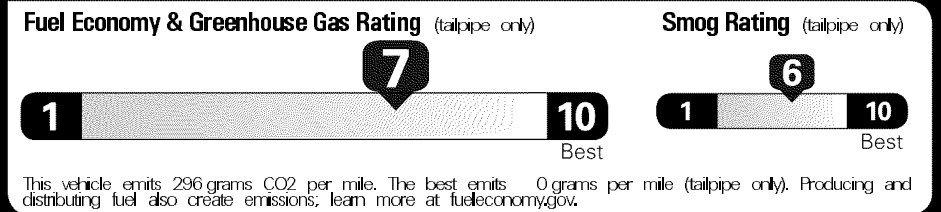

SAFETY & CONVENIENCE
- Toyota Safety Sense 2.0: Pre-Collision Sys w/ Pedestrian Detection, Full-Speed Range Dynamic Radar Cruise Control, Lane Departure Alert w/ Steering Assist, Lane Tracing Assist, Automatic High Beams, Road Sign Assist
- STAR Safety System: VSC, TRAC, ABS, Elect Brake-Force Distribution, Brake Assist & Smart Stop Technology
- Backup Camera
- 8 Airbags
- LATCH-Lower Anchor & Tether for Children

EXTERIOR
- LED Headlights
- LED Daytime Running Lights
- 17-in. Steel Wheels w/ Covers

INTERIOR
- Audio - 7" Touch-Screen, 6 Spkrs, HandsFree Bluetooth Phone/Music, USB Media Port, SiriusXM w/ 3-Month All Access Trial, Android Auto & Apple CarPlay Compatible
- Fabric Seats
- Remote Keyless Entry

- For Full Product Details, Please Visit Toyota.com/RAV4
Full Tank of Gas

MANUFACTURER'S SUGGESTED RETAIL PRICE $27,250.00

OPTIONAL EQUIPMENT

FE	50 State Emissions	
BD	Blind Spot Monitor w/ Rear Cross-Traffic Alert - Includes Color-Keyed Heated Power Outside Mirrors w/ Turn Signal & Blind Spot Warning Indicators	590.00
TC	Rear Cargo Area Cover	90.00

EPA DOT Fuel Economy and Environment

Gasoline Vehicle

Fuel Economy
30 **MPG**
Small SUVs range from 18 to 120 MPG. The best vehicle rates 136 MPG.
27 **34**
combined city/hwy city highway
3.3 gallons per 100 miles

You save $ 750
in fuel costs over 5 years compared to the average new vehicle.

Annual fuel cost $ 1,350

Actual results will vary for many reasons, including driving conditions and how you drive and maintain your vehicle. The average new vehicle gets 27 MPG and costs $7,500 to fuel over 5 years. Cost estimates are based on 15,000 miles per year at $2.70 per gallon. MPGe is miles per gasoline gallon equivalent. Vehicle emissions are a significant cause of climate change and smog.

fuelconomy.gov
Calculate personalized estimates and compare vehicles

DELIVERY, PROCESSING AND HANDLING FEE 1,120.00

TOTAL $29,050.00

The New Vehicle Limited Warranty provides 3-year/36,000 mile basic coverage, 5-year/60,000 mile powertrain coverage, plus 5-year/unlimited mile corrosion perforation coverage. See Warranty and Maintenance Guide for details. An extended service contract may be available for the vehicle. Ask dealer for details. Manufacturer's suggested retail price includes manufacturer's recommended pre-delivery service. Gasoline, license and title fees, applicable federal, state and local taxes and dealer and distributor installed options and accessories are not included in the manufacturer's suggested retail price.

ToyotaCare, which covers normal factory scheduled maintenance for two years or 25,000 miles, whichever occurs first, is included as part of the sales price of the vehicle for qualifying buyers. See participating dealer for eligibility and coverage details.

Delivered by Truck to: 12138
ST. CHARLES TOYOTA
2651 E. MAIN STREET
ST. CHARLES IL60174