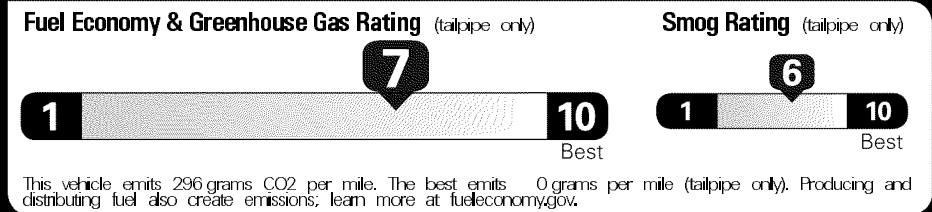

SAFETY & CONVENIENCE
- Toyota Safety Sense 2.0: Pre-Collision Sys w/ Pedestrian Detection, Full-Speed Range Dynamic Radar Cruise Control, Lane Departure Alert w/ Steering Assist, Lane Tracing Assist, Automatic High Beams, Road Sign Assist
- STAR Safety System: VSC, TRAC, ABS, Elect Brake-Force Distribution, Brake Assist & Smart Stop Technology
- Backup Camera
- 8 Airbags
- LATCH-Lower Anchor & Tether for Children

EXTERIOR
- LED Headlights
- LED Daytime Running Lights
- 17-in. Steel Wheels w/ Covers

INTERIOR
- Audio - 7" Touch-Screen, 6 Spkrs, HandsFree Bluetooth Phone/Music, USB Media Port, SiriusXM w/ 3-Month All Access Trial, Android Auto & Apple CarPlay Compatible
- Fabric Seats
- Remote Keyless Entry

- For Full Product Details, Please Visit Toyota.com/RAV4
Full Tank of Gas

MANUFACTURER'S SUGGESTED RETAIL PRICE $27,250.00

OPTIONAL EQUIPMENT
FE 50 State Emissions
BD Blind Spot Monitor w/ Rear Cross-Traffic Alert - Includes Color-Keyed Heated Power Outside Mirrors w/ Turn Signal & Blind Spot Warning Indicators 590.00
TC Rear Cargo Area Cover 90.00

EPA DOT Fuel Economy and Environment

Gasoline Vehicle

Fuel Economy
30 **MPG**
Small SUVs range from 18 to 120 MPG. The best vehicle rates 136 MPG.
27 **34**
combined city/hwy city highway
3.3 gallons per 100 miles

You save $750
in fuel costs over 5 years compared to the average new vehicle.

Annual fuel cost $1,350

Actual results will vary for many reasons, including driving conditions and how you drive and maintain your vehicle. The average new vehicle gets 27 MPG and costs $7,500 to fuel over 5 years. Cost estimates are based on 15,000 miles per year at $2.70 per gallon. MPGe is miles per gasoline gallon equivalent. Vehicle emissions are a significant cause of climate change and smog.

fueleconomy.gov
Calculate personalized estimates and compare vehicles

DELIVERY, PROCESSING AND HANDLING FEE 1,120.00

TOTAL $29,050.00

The New Vehicle Limited Warranty provides 3-year/36,000 mile basic coverage, 5-year/60,000 mile powertrain coverage, plus 5-year/unlimited mile corrosion perforation coverage. See Warranty and Maintenance Guide for details. An extended service contract may be available for the vehicle. Ask dealer for details. Manufacturer's suggested retail price includes manufacturer's recommended pre-delivery service. Gasoline, license and title fees, applicable federal, state and local taxes and dealer and distributor installed options and accessories are not included in the manufacturer's suggested retail price.

ToyotaCare, which covers normal factory scheduled maintenance for two years or 25,000 miles, whichever occurs first, is included as part of the sales price of the vehicle for qualifying buyers. See participating dealer for eligibility and coverage details.

Delivered by Truck to: 12138
ST. CHARLES TOYOTA
2651 E. MAIN STREET
ST. CHARLES IL60174