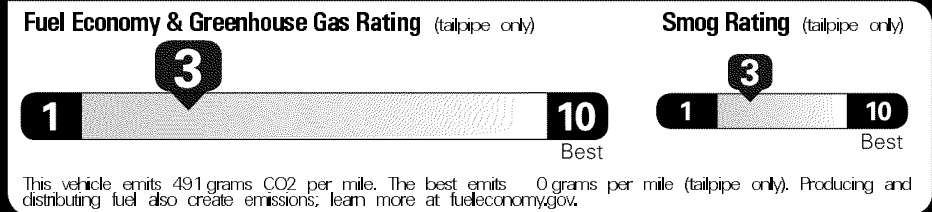

MANUFACTURER'S SUGGESTED RETAIL PRICE **$45,660.00**

OPTIONAL EQUIPMENT

FE	50 State Emissions	
QC	Keep It Wild Savings	-1,000.00
2T	All Weather Floor Liners/Cargo Tray	269.00

EPA DOT Fuel Economy and Environment

Gasoline Vehicle

Fuel Economy

18 MPG Standard SUVs range from 13 to 93 MPG. The best vehicle rates 136 MPGe.

combined city/hwy **17** city **20** highway

5.6 gallons per 100 miles

You spend $3,500
more in fuel costs over 5 years compared to the average new vehicle.

Annual fuel cost $2,100

Actual results will vary for many reasons, including driving conditions and how you drive and maintain your vehicle. The average new vehicle gets 27 MPG and costs $7,000 to fuel over 5 years. Cost estimates are based on 15,000 miles per year at $2.55 per gallon. MPGe is miles per gasoline gallon equivalent. Vehicle emissions are a significant cause of climate change and smog.

fueleconomy.gov
Calculate personalized estimates and compare vehicles

DELIVERY, PROCESSING AND HANDLING FEE 1,095.00

TOTAL $46,024.00

The New Vehicle Limited Warranty provides 3-year/36,000 mile basic coverage, 5-year/60,000 mile powertrain coverage, plus 5-year/unlimited mile corrosion perforation coverage. See Warranty and Maintenance Guide for details. An extended service contract may be available for the vehicle. Ask dealer for details. Manufacturer's suggested retail price includes manufacturer's recommended pre-delivery service. Gasoline, license and title fees, applicable federal, state and local taxes and dealer and distributor installed options and accessories are not included in the manufacturer's suggested retail price.

ToyotaCare, which covers normal factory scheduled maintenance for two years or 25,000 miles, whichever occurs first, is included as part of the sales price of the vehicle for qualifying buyers. See participating dealer for eligibility and coverage details.

Delivered by Truck to: 12138
ST. CHARLES TOYOTA
2651 E. MAIN STREET
ST. CHARLES IL60174