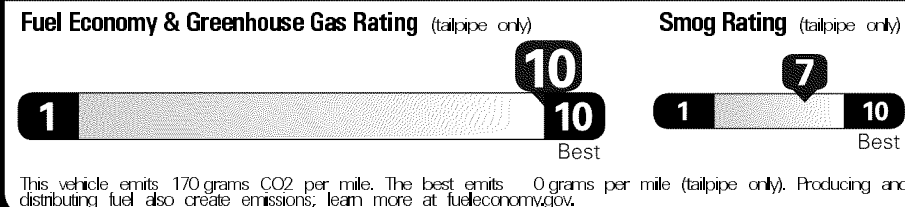

MANUFACTURER'S SUGGESTED RETAIL PRICE **$27,820.00**

OPTIONAL EQUIPMENT

FE 50 State Emissions

GOVERNMENT 5-STAR SAFETY RATINGS

Overall Vehicle Score ★★★★★

Based on the combined ratings of frontal, side and rollover. Should ONLY be compared to other vehicles of similar size and weight.

Frontal Crash Driver Passenger ★★★★★

Based on the risk of injury in a frontal impact. Should ONLY be compared to other vehicles of similar size and weight.

Side Crash Front seat Rear seat ★★★★★

Based on the risk of injury in a side impact.

Rollover ★★★★★

Based on the risk of rollover in a single-vehicle crash.

Star ratings range from 1 to 5 stars (★★★★★) with 5 being the highest.

Source: National Highway Traffic Safety Administration (NHTSA)

www.safercar.gov or 1-888-327-4236

EPA DOT Fuel Economy and Environment

Gasoline Vehicle

Fuel Economy

52 MPG Midsize Cars range from 12 to 136 MPG. The best vehicle rates 136 MPGe.

54 city **50** highway

1.9 gallons per 100 miles

You save $3,250 in fuel costs over 5 years compared to the average new vehicle.

Annual fuel cost $750

fueleconomy.gov
Calculate personalized estimates and compare vehicles

TOTAL $28,750.00

The New Vehicle Limited Warranty provides 8-year/100,000 mile coverage for traction battery/specific hybrid components, 3-year/36,000 mile basic coverage, 5-year/60,000 mile powertrain coverage, plus 5-year/unlimited mile corrosion perforation coverage. Some components may have longer coverage under California emissions warranty (applicable in CA, CT, ME, MD, MA, NJ, NY, OR, PA, RI, VT, WA, and the District of Columbia). See Warranty and Maintenance Guide for details. An extended service contract may be available for the vehicle. Ask dealer for details. Manufacturer's suggested retail includes manufacturer's recommended pre-delivery service. Gasoline, license and title fees, applicable federal, state and local taxes and dealer and distributor installed options and accessories are not included in the manufacturer's suggested retail price. ToyotaCare, which covers normal factory scheduled maintenance for two years or 25,000 miles, whichever occurs first, is included as part of the sales price of the vehicle for qualifying buyers. See participating dealer for eligibility and coverage details.

Delivered by Truck to: 12138
ST. CHARLES TOYOTA
2651 E. MAIN STREET
ST. CHARLES IL60174