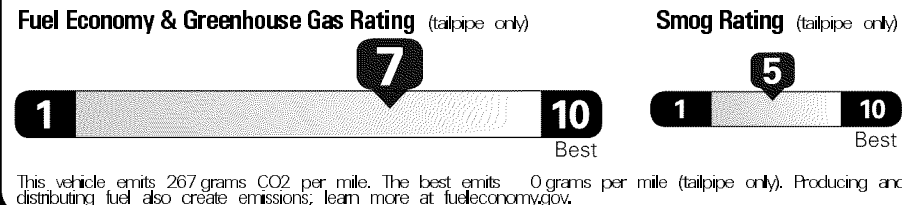

MANUFACTURER'S SUGGESTED RETAIL PRICE **$19,950.00**

OPTIONAL EQUIPMENT

FE 50 State Emissions

GOVERNMENT 5-STAR SAFETY RATINGS

This vehicle has not been rated by the government for overall vehicle score, frontal crash, side crash or rollover risk.

Star ratings range from 1 to 5 stars (★★★★★) with 5 being the highest.
Source: National Highway Traffic Safety Administration (NHTSA)
www.safercar.gov or 1-888-327-4236

EPA DOT Fuel Economy and Environment

Gasoline Vehicle

Fuel Economy

33 MPG Compacts range from 14 to 119 MPG. The best vehicle rates 138 MPGe.

30 city **38** highway

3.0 gallons per 100 miles

You save $ 1,250
in fuel costs over 5 years compared to the average new vehicle.

Annual fuel Cost $ 1,250

Actual results will vary for many reasons, including driving conditions and how you drive and maintain your vehicle. The average new vehicle gets 27 MPG and costs $7,500 to fuel over 5 years. Cost estimates are based on 15,000 miles per year at $2.70 per gallon. MPGe is miles per gasoline gallon equivalent. Vehicle emissions are a significant cause of climate change and smog.

fuelconomy.gov
Calculate personalized estimates and compare vehicles

TOTAL $20,880.00

The New Vehicle Limited Warranty provides 3-year/36,000 mile basic coverage, 5-year/60,000 mile powertrain coverage, plus 5-year/unlimited mile corrosion perforation coverage. See Warranty and Maintenance Guide for details. An extended service contract may be available for the vehicle. Ask dealer for details. Manufacturer's suggested retail price includes manufacturer's recommended pre-delivery service. Gasoline, license and title fees, applicable federal, state and local taxes and dealer and distributor installed options and accessories are not included in the manufacturer's suggested retail price.

ToyotaCare, which covers normal factory scheduled maintenance for two years or 25,000 miles, whichever occurs first, is included as part of the sales price of the vehicle for qualifying buyers. See participating dealer for eligibility and coverage details.

Delivered by Truck to: 12138
ST. CHARLES TOYOTA
2651 E. MAIN STREET
ST. CHARLES IL60174