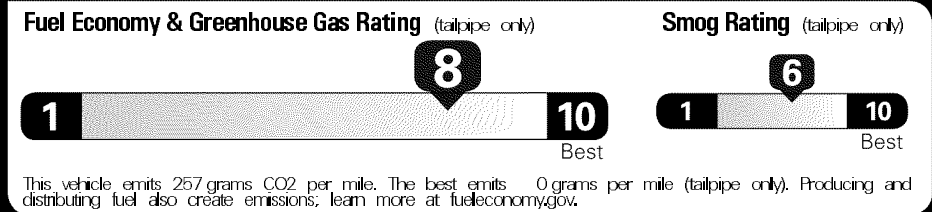

EXTERIOR

- Sport Mesh Gray Metallic Front Grille
- LED Headlights w/Accent & DRL
- LED tail & stop lights
- Color-Keyed Heated Power Outside Mirrors with Integrated Turn Signal Indicators
- Color-Keyed Rear Spoiler
- Single Exhaust w/Dual Chrome Tips
- Color-Keyed Roof-Mntd Shark-Fin Antenna

INTERIOR

- Premium Sport Seats with 6-Way Adjust Dr & 4-Way Adjust Passenger Seat
- Audio, 8" Touch Screen, 6 Speakers, HandsFree Bluetooth, USB Media Port, 1 USB Charge Port Siri Eyes Free, Apple CarPlay Compatible
- 4.2-in Color TFT Multi-Info Display
- Leather Steering Wheel
- Auto Climate Control w/ Push Btn Cntrl
- ***Full Tank of Gas***

MANUFACTURER'S SUGGESTED RETAIL PRICE $22,050.00

OPTIONAL EQUIPMENT

- FE 50 State Emissions
- PC Special Color 425.00
- SO SE Premium Package: 1,500.00
- Blind Spot Warning (BSM) on color-keyed heated power outside mirrors with turn signal indicators, Smart Key System on front doors and trunk with Push Button Start, Power tilt/slide moonroof with sliding sunshade
- 2T. All Weather Floor Liner Package 249.00

EPA DOT Fuel Economy and Environment

Gasoline Vehicle

Fuel Economy

34 MPG
combined city/hwy

31 city 40 highway

2.9 gallons per 100 miles

Compacts range from 14 to 119 MPG. The best vehicle rates 136 MPGe.

You save $1,500

in fuel costs over 5 years

compared to the average new vehicle.

Annual fuel cost $1,200

Actual results will vary for many reasons, including driving conditions and how you drive and maintain your vehicle. The average new vehicle gets 27 MPG and costs $7,500 to fuel over 5 years. Cost estimates are based on 15,000 miles per year at $2.70 per gallon. MPGe is miles per gasoline gallon equivalent. Vehicle emissions are a significant cause of climate change and smog.

fueleconomy.gov
Calculate personalized estimates and compare vehicles

DELIVERY, PROCESSING AND HANDLING FEE 955.00

TOTAL $25,179.00

The New Vehicle Limited Warranty provides 3-year/36,000 mile basic coverage, 5-year/60,000 mile powertrain coverage, plus 5-year/unlimited mile corrosion perforation coverage. See Warranty and Maintenance Guide for details. An extended service contract may be available for the vehicle. Ask dealer for details. Manufacturer's suggested retail price includes manufacturer's recommended pre-delivery service. Gasoline, license and title fees, applicable federal, state and local taxes and dealer and distributor installed options and accessories are not included in the manufacturer's suggested retail price. ToyotaCare, which covers normal factory scheduled maintenance for two years or 25,000 miles, whichever occurs first, is included as part of the sales price of the vehicle for qualifying buyers. See participating dealer for eligibility and coverage details.

Delivered by Truck to: 12138
ST. CHARLES TOYOTA
2651 E. MAIN STREET
ST. CHARLES IL60174

Copy