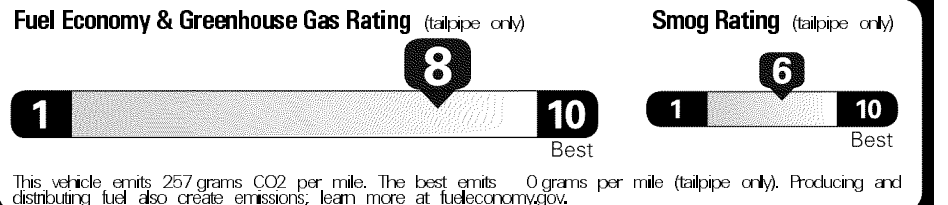

1. **EXTERIOR**
2. Sport Mesh Gray Metallic Front Grille
   - LED Headlights w/Accent & DRL
   - LED tail & stop lights
   - Color-Keyed Heated Power Outside Mirrors with Integrated Turn Signal Indicators
   - Color-Keyed Rear Spoiler
   - Single Exhaust w/Dual Chrome Tips
   - Color-Keyed Roof-Mntd Shark-Fin Antenna

1. **INTERIOR**
2. Premium Sport Seats with 6-Way Adjust Dr & 4-Way Adjust Passenger Seat
   - Audio, 8" Touch Screen, 6 Speakers, HandsFree Bluetooth, USB Media Port, 1 USB Charge Port
   - Siri Eyes Free, Apple CarPlay Compatible
   - 4.2-in Color TFT Multi-Info Display
   - Leather Steering Wheel
   - Auto Climate Control w/ Push Btn Cntrl
   - ***Full Tank of Gas***

MANUFACTURER'S SUGGESTED RETAIL PRICE **$22,050.00**

OPTIONAL EQUIPMENT

1. FE 50 State Emissions
   SO SE Premium Package: 1,500.00
   Blind Spot Warning (BSM) on color-keyed heated power outside mirrors with turn signal indicators, Smart Key System on front doors and trunk with Push Button Start, Power tilt/slide moonroof with sliding sunshade

EPA DOT Fuel Economy and Environment

Gasoline Vehicle

Fuel Economy
34 MPG
combined city/hwy
2.9 gallons per 100 miles

Compacts range from 14 to 119 MPG. The best vehicle rates 136 MPGe.

31 city 40 highway

You save $1,500
in fuel costs over 5 years compared to the average new vehicle.

Annual fuel cost
$1,200

Actual results will vary for many reasons, including driving conditions and how you drive and maintain your vehicle. The average new vehicle gets 27 MPG and costs $7,500 to fuel over 5 years. Cost estimates are based on 15,000 miles per year at $2.70 per gallon. MPGe is miles per gasoline gallon equivalent. Vehicle emissions are a significant cause of climate change and smog.

fueleconomy.gov
Calculate personalized estimates and compare vehicles

TOTAL $24,505.00

ToyotaCare, which covers normal factory scheduled maintenance for two years or 25,000 miles, whichever occurs first, is included as part of the sales price of the vehicle for qualifying buyers. See participating dealer for eligibility and coverage details.

Delivered by Truck to: 12138
ST. CHARLES TOYOTA
2651 E. MAIN STREET
ST. CHARLES IL60174