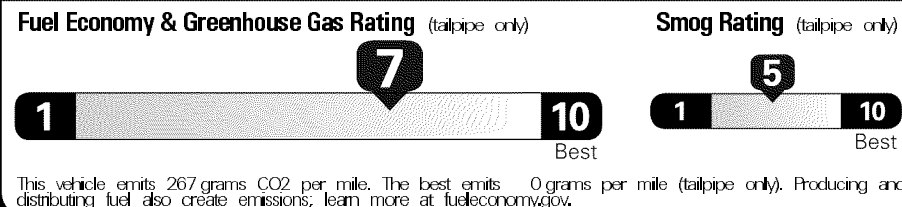

MANUFACTURER'S SUGGESTED RETAIL PRICE **$19,950.00**

OPTIONAL EQUIPMENT

FE 50 State Emissions

GOVERNMENT 5-STAR SAFETY RATINGS

This vehicle has not been rated by the government for overall vehicle score, frontal crash, side crash or rollover risk.

Star ratings range from 1 to 5 stars (★★★★★) with 5 being the highest.
Source: National Highway Traffic Safety Administration (NHTSA)
www.safercar.gov or 1-888-327-4236

EPA DOT Fuel Economy and Environment

Gasoline Vehicle

Fuel Economy

33 MPG Compacts range from 14 to 119 MPG. The best vehicle rates 138 MPGe.

30 city **38** highway

3.0 gallons per 100 miles

You save $1,250
in fuel costs over 5 years compared to the average new vehicle.

Annual fuel cost $1,250

Actual results will vary for many reasons, including driving conditions and how you drive and maintain your vehicle. The average new vehicle gets 27 MPG and costs $7,500 to fuel over 5 years. Cost estimates are based on 15,000 miles per year at $2.70 per gallon. MPGe is miles per gasoline gallon equivalent. Vehicle emissions are a significant cause of climate change and smog.

fuelconomy.gov
Calculate personalized estimates and compare vehicles

TOTAL $20,880.00

The New Vehicle Limited Warranty provides 3-year/36,000 mile basic coverage, 5-year/60,000 mile powertrain coverage, plus 5-year/unlimited mile corrosion perforation coverage. See Warranty and Maintenance Guide for details. An extended service contract may be available for the vehicle. Ask dealer for details. Manufacturer's suggested retail price includes manufacturer's recommended pre-delivery service. Gasoline, license and title fees, applicable federal, state and local taxes and dealer and distributor installed options and accessories are not included in the manufacturer's suggested retail price.

ToyotaCare, which covers normal factory scheduled maintenance for two years or 25,000 miles, whichever occurs first, is included as part of the sales price of the vehicle for qualifying buyers. See participating dealer for eligibility and coverage details.

Delivered by Truck to: 12138
ST. CHARLES TOYOTA
2651 E. MAIN STREET
ST. CHARLES IL60174