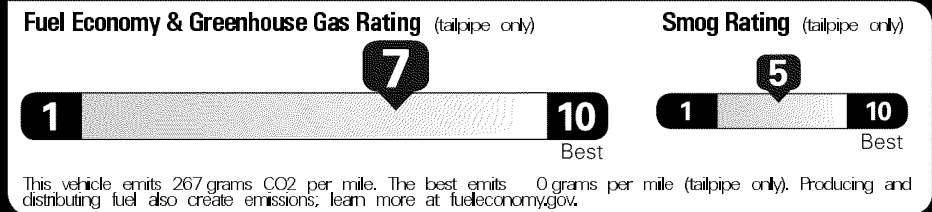

MANUFACTURER'S SUGGESTED RETAIL PRICE **$19,950.00**

OPTIONAL EQUIPMENT

FE 50 State Emissions
2T. All Weather Floor Liner Package 249.00

GOVERNMENT 5-STAR SAFETY RATINGS

Overall Vehicle Score Not Rated
Based on the combined ratings of frontal, side and rollover. Should ONLY be compared to other vehicles of similar size and weight.

Frontal Crash Driver Passenger **★★★★★**
Based on the risk of injury in a frontal impact. Should ONLY be compared to other vehicles of similar size and weight.

Side Crash Front seat Rear seat **Not Rated**
Based on the risk of injury in a side impact.

Rollover **★★★★**
Based on the risk of rollover in a single-vehicle crash.

Star ratings range from 1 to 5 stars (★★★★★) with 5 being the highest.
Source: National Highway Traffic Safety Administration (NHTSA)
www.safercar.gov or 1-888-327-4236

EPA DOT Fuel Economy and Environment

Gasoline Vehicle

Fuel Economy
33 MPG
combined city/hwy
30 city **38** highway
3.0 gallons per 100 miles
Compacts range from 14 to 119 MPG. The best vehicle rates 138 MPGe.

You save $1,250
in fuel costs over 5 years compared to the average new vehicle.

Annual fuel cost $1,250

Actual results will vary for many reasons, including driving conditions and how you drive and maintain your vehicle. The average new vehicle gets 27 MPG and costs $7,500 to fuel over 5 years. Cost estimates are based on 15,000 miles per year at $2.70 per gallon. MPGe is miles per gasoline gallon equivalent. Vehicle emissions are a significant cause of climate change and smog.

fueleconomy.gov
Calculate personalized estimates and compare vehicles

TOTAL $21,129.00

DELIVERY, PROCESSING AND HANDLING FEE 930.00

The New Vehicle Limited Warranty provides 3-year/36,000 mile basic coverage, 5-year/60,000 mile powertrain coverage, plus 5-year/unlimited mile corrosion perforation coverage. See Warranty and Maintenance Guide for details. An extended service contract may be available for the vehicle. Ask dealer for details. Manufacturer's suggested retail price includes manufacturer's recommended pre-delivery service. Gasoline, license and title fees, applicable federal, state and local taxes and dealer and distributor installed options and accessories are not included in the manufacturer's suggested retail price.

ToyotaCare, which covers normal factory scheduled maintenance for two years or 25,000 miles, whichever occurs first, is included as part of the sales price of the vehicle for qualifying buyers. See participating dealer for eligibility and coverage details.

Delivered by Truck to: 12156
SAM LEMAN TOY BLOOMINGTON
1615 MORRISSEY DR
BLOOMINGTON IL61704