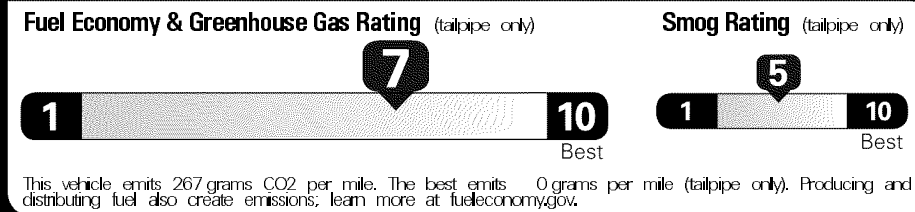

MANUFACTURER'S SUGGESTED RETAIL PRICE **$19,950.00**

OPTIONAL EQUIPMENT

FE 50 State Emissions

GOVERNMENT 5-STAR SAFETY RATINGS

This vehicle has not been rated by the government for overall vehicle score, frontal crash, side crash or rollover risk.

Star ratings range from 1 to 5 stars (★★★★★) with 5 being the highest.
Source: National Highway Traffic Safety Administration (NHTSA)
www.safercar.gov or 1-888-327-4236

EPA DOT Fuel Economy and Environment

Gasoline Vehicle

Fuel Economy

33 MPG
combined city/hwy

30 city 38 highway

3.0 gallons per 100 miles

Compacts range from 14 to 119 MPG. The best vehicle rates 136 MPGe.

You save $ 1,250
in fuel costs over 5 years compared to the average new vehicle.

Annual fuel Cost
$ 1,250

Actual results will vary for many reasons, including driving conditions and how you drive and maintain your vehicle. The average new vehicle gets 27 MPG and costs $7,500 to fuel over 5 years. Cost estimates are based on 15,000 miles per year at $2.70 per gallon. MPGe is miles per gasoline gallon equivalent. Vehicle emissions are a significant cause of climate change and smog.

fueleconomy.gov
Calculate personalized estimates and compare vehicles

TOTAL $20,880.00

The New Vehicle Limited Warranty provides 3-year/36,000 mile basic coverage, 5-year/60,000 mile powertrain coverage, plus 5-year/unlimited mile corrosion perforation coverage. See Warranty and Maintenance Guide for details. An extended service contract may be available for the vehicle. Ask dealer for details. Manufacturer's suggested retail price includes manufacturer's recommended pre-delivery service. Gasoline, license and title fees, applicable federal, state and local taxes and dealer and distributor installed options and accessories are not included in the manufacturer's suggested retail price.

ToyotaCare, which covers normal factory scheduled maintenance for two years or 25,000 miles, whichever occurs first, is included as part of the sales price of the vehicle for qualifying buyers. See participating dealer for eligibility and coverage details.

Delivered by Truck to: 12086
SCHAUMBURG TOYOTA
875 WEST GOLF ROAD
SCHAUMBURG IL60194