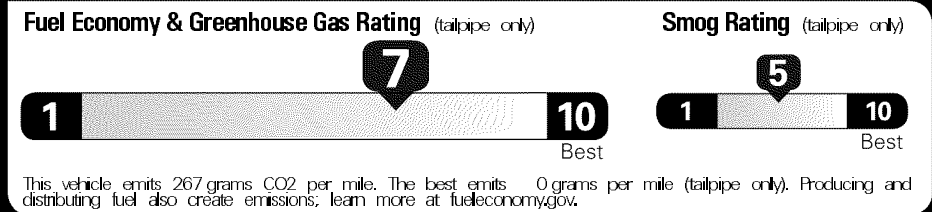

MANUFACTURER'S SUGGESTED RETAIL PRICE **$19,950.00**

1. **OPTIONAL EQUIPMENT**
2. FE 50 State Emissions
   - 2T All Weather Floor Liner Package 249.00
   - EF Rear Bumper Protector 79.00

GOVERNMENT 5-STAR SAFETY RATINGS

Overall Vehicle Score **Not Rated**
Based on the combined ratings of frontal, side and rollover. Should ONLY be compared to other vehicles of similar size and weight.

Frontal Crash Driver Passenger **★★★★★**
Based on the risk of injury in a frontal impact. Should ONLY be compared to other vehicles of similar size and weight.

Side Crash Front seat Rear seat **Not Rated**
Based on the risk of injury in a side impact.

Rollover **★★★★**
Based on the risk of rollover in a single-vehicle crash.

Star ratings range from 1 to 5 stars (★★★★★) with 5 being the highest.
Source: National Highway Traffic Safety Administration (NHTSA)
www.safercar.gov or 1-888-327-4236

EPA DOT Fuel Economy and Environment

Gasoline Vehicle

Fuel Economy
33 MPG Compacts range from 14 to 119 MPG. The best vehicle rates 138 MPGe.
30 38
combined city/hwy city highway
3.0 gallons per 100 miles

You save $1,250
in fuel costs over 5 years compared to the average new vehicle.

Annual fuel cost
$1,250

Actual results will vary for many reasons, including driving conditions and how you drive and maintain your vehicle. The average new vehicle gets 27 MPG and costs $7,500 to fuel over 5 years. Cost estimates are based on 15,000 miles per year at $2.70 per gallon. MPGe is miles per gasoline gallon equivalent. Vehicle emissions are a significant cause of climate change and smog.

fuelconomy.gov
Calculate personalized estimates and compare vehicles

DELIVERY, PROCESSING AND HANDLING FEE 930.00

TOTAL $21,208.00

The New Vehicle Limited Warranty provides 3-year/36,000 mile basic coverage, 5-year/60,000 mile powertrain coverage, plus 5-year/unlimited mile corrosion perforation coverage. See Warranty and Maintenance Guide for details. An extended service contract may be available for the vehicle. Ask dealer for details. Manufacturer's suggested retail price includes manufacturer's recommended pre-delivery service. Gasoline, license and title fees, applicable federal, state and local taxes and dealer and distributor installed options and accessories are not included in the manufacturer's suggested retail price. ToyotaCare, which covers normal factory scheduled maintenance for two years or 25,000 miles, whichever occurs first, is included as part of the sales price of the vehicle for qualifying buyers. See participating dealer for eligibility and coverage details.

Delivered by Truck to: 12137
CLASSIC TOYOTA
515 N. GREEN BAY ROAD
WAUKEGAN IL60085

Not Original - Copy