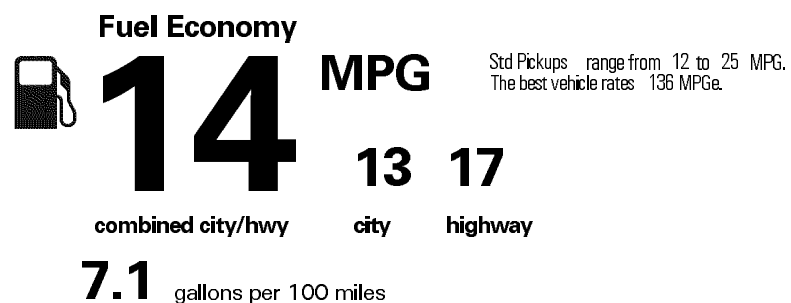

1. **EXTERIOR**
2. Pwr Vertical Rr Window w/Privacy Glass
   - 5.5' Double-Walled Bed w/Rail Caps
   - Deck Rail System w/4 Adj Tie-Down Cleats

1. **INTERIOR**
2. Leather-Trimmed & Htd 10-Way Pwr Adj Dr & 6-Way Pwr Adj Pass Front Bucket Seats
   - Dual Zone Automatic Climate Control
   - Entune Premium Audio w/Integrated Navt w/App Suite, 7.0" Touch Screen w/Backup Camera, AM/FM/CD, BT Phone/Music, Siri Eyes Free, SiriusXM w/3-Month All Access Trial
   - ***Full Tank of Gas***

MANUFACTURER'S SUGGESTED RETAIL PRICE $45,700.00

OPTIONAL EQUIPMENT

FE	50 State Emissions	
LX	Limited Premium Package: Includes Front and Rear Parking Assist Sonar, Blind Spot Monitor, and Rear Cross Traffic Alert (Upgrades to Color-Keyed Rear Bumper), Power Windows with Driver and Front Passenger Auto Up and Down, and an Anti-Theft System with Alarm, Glass Breakage Sensor, and Engine Immobilizer, Entune Premium JBL Audio with Integrated Navigation and App Suite (CrewMax Only)	1,850.00
SR	Power Tilt/Slide Moonroof with Sliding Sunshade	850.00
2T.	All Weather Liners/Door Sill	239.00
3P.	Paint Protection Film	395.00

EPA DOT Fuel Economy and Environment