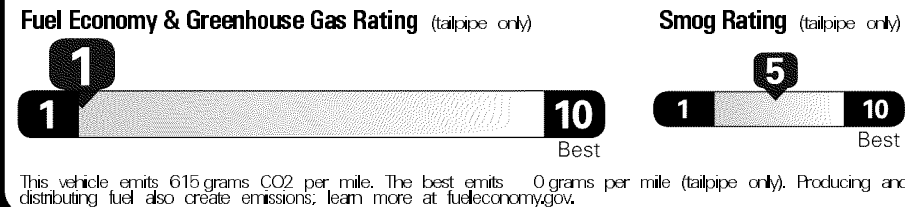

Gasoline Vehicle

You spend $6,750 more in fuel costs over 5 years compared to the average new vehicle.

Annual fuel cost $2,750