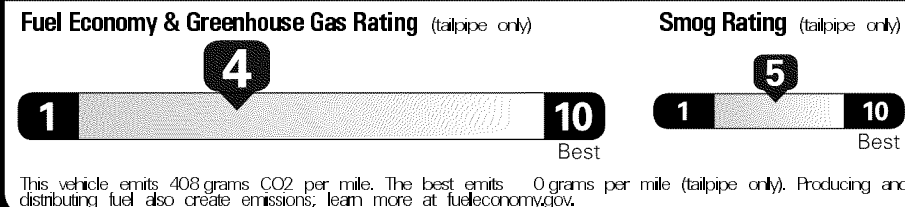

INTERIOR
- Leather Trimmed Front Seats, 8-Way Power Driver's Seat, 4-Way Pwr Psgr Seat, Removable Tip Up & Long Slide 2nd Row Captain's Chairs
- Leatherette 60/40 Split and Stow 3rd Row Seat with One-Motion Stow
- 3-Zone Auto A/C -Driver, Passenger, Rear
- Smart Key System with Push Button Start
- Dual-View Blu-Ray Rr Seat Entertainment
- Driver Easy Speak
- Entune 3.0 Premium Audio, w/App Suite, 7" Touch-Screen, AM/FM/CD/USB/AUX, Bluetooth, SiriusXM w/3-Mth Trial, Siri EyesFree, Apple CarPlay Compatible
- 4.2" Color TFT Multi-Info Display Screen
Full Tank of Gas

MANUFACTURER'S SUGGESTED RETAIL PRICE $41,155.00

OPTIONAL EQUIPMENT

FE	50 State Emissions	
XL	XLE Premium Package: Includes Entune 3.0 Premium Audio with Dynamic Navigation and App Suite, Smart Key System with Push Button Start, Rear Parking Assist Sonar, and Driver Easy Speak	
2T	All-Weather Floor Liners/Door Sill	239.00
3T	Roof Rack Cross Bars	185.00
BM	Chrome Lower Door Moldings	209.00
MF	Mudguards	149.00

Copy

EPA DOT Fuel Economy and Environment

Gasoline Vehicle

Fuel Economy
22 **MPG**
Minivans range from 20 to 48 MPG. The best vehicle rates 136 MPGe.
19 **27**
combined city/hwy city highway
4.5 gallons per 100 miles

You spend $1,750 more in fuel costs over 5 years compared to the average new vehicle.

Annual fuel cost $1,750

Actual results will vary for many reasons, including driving conditions and how you drive and maintain your vehicle. The average new vehicle gets 27 MPG and costs $7,000 to fuel over 5 years. Cost estimates are based on 15,000 miles per year at $2.55 per gallon. MPGe is miles per gasoline gallon equivalent. Vehicle emissions are a significant cause of climate change and smog.

fueleconomy.gov
Calculate personalized estimates and compare vehicles

DELIVERY, PROCESSING AND HANDLING FEE 1,095.00

TOTAL $43,032.00

The New Vehicle Limited Warranty provides 3-year/36,000 mile basic coverage, 5-year/60,000 mile powertrain coverage, plus 5-year/unlimited mile corrosion perforation coverage. See Warranty and Maintenance Guide for details. An extended service contract may be available for the vehicle. Ask dealer for details. Manufacturer's suggested retail price includes manufacturer's recommended pre-delivery service. Gasoline, license and title fees, applicable federal, state and local taxes and dealer and distributor installed options and accessories are not included in the manufacturer's suggested retail price.

ToyotaCare, which covers normal factory scheduled maintenance for two years or 25,000 miles, whichever occurs first, is included as part of the sales price of the vehicle for qualifying buyers. See participating dealer for eligibility and coverage details.

Delivered by Truck to: 12138
ST. CHARLES TOYOTA
2651 E. MAIN STREET
ST. CHARLES IL60174