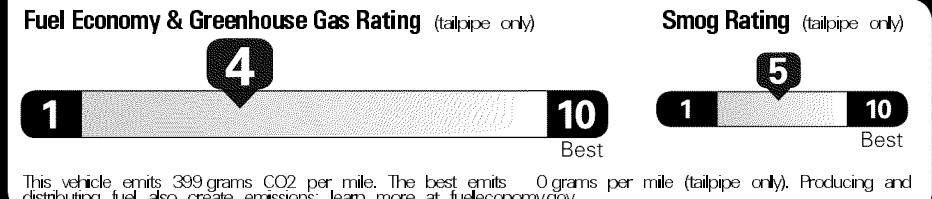

1. **EXTERIOR**
2. Auto On/Off Headlights, Fog Lights
   - Adj Power Liftgate w/Flip-up Rear Window
   - Power Tilt/Slide Moonroof with Sunshade
   - Heated PWR Adjustable Outside Mirrors

1. **INTERIOR**
2. Leather-trimmed Front & 2nd Row Seats
   - 12-way PWR Driver, Heated Front Seats, 4-way PWR Passenger Seat, Seating for 7, 3rd Row 60/40 Split Fold-Flat Seats
   - Integrated 2nd Row Side-Window Sunshades
   - Entune Premium Audio w/Integrated Nav, 8" Touch Screen w/Backup Camera, AM/FM, CD, 6 Speakers, Bluetooth Phone/Music, USB Media Port, 4 USB Charge Ports, Homelink, Siri Eyes Free, SiriusXM w/3-month All Access Trial
   - 3-Zone Auto Climate Control, Leather Steering Wheel w/Multi-Media Controls
   - 12 Cup/Bottle Holders;12V & 120V Outlets
   - Lighted Vanity Mirrors& Sunglass Storage
   - ***Full Tank of Gas***

MANUFACTURER'S SUGGESTED RETAIL PRICE $41,030.00

1. **OPTIONAL EQUIPMENT**
2. FE 50 State Emissions
   - BS Seating for 8; 2nd Row 60:40 Bench Seat (No Cost Option)
   - 2T. All Weather Floor Liner/Cargo Liner 269.00

EPA DOT Fuel Economy and Environment

Gasoline Vehicle

Fuel Economy

22 MPG Standard SUVs range from 13 to 93 MPG. The best vehicle rates 136 MPGe.

20 **26**
combined city/hwy city highway

4.5 gallons per 100 miles

You spend $ 1,750

more in fuel costs over 5 years compared to the average new vehicle.

Annual fuel cost $ 1,750

Actual results will vary for many reasons, including driving conditions and how you drive and maintain your vehicle. The average new vehicle gets 27 MPG and costs $7,000 to fuel over 5 years. Cost estimates are based on 15,000 miles per year at $2.55 per gallon. MPGe is miles per gasoline gallon equivalent. Vehicle emissions are a significant cause of climate change and smog.

fueleconomy.gov
Calculate personalized estimates and compare vehicles

TOTAL $42,394.00

The New Vehicle Limited Warranty provides 3-year/36,000 mile basic coverage, 5-year/60,000 mile powertrain coverage, plus 5-year/unlimited mile corrosion perforation coverage. See Warranty and Maintenance Guide for details. An extended service contract may be available for the vehicle. Ask dealer for details. Manufacturer's suggested retail price includes manufacturer's recommended pre-delivery service. Gasoline, license and title fees, applicable federal, state and local taxes and dealer and distributor installed options and accessories are not included in the manufacturer's suggested retail price.

ToyotaCare, which covers normal factory scheduled maintenance for two years or 25,000 miles, whichever occurs first, is included as part of the sales price of the vehicle for qualifying buyers. See participating dealer for eligibility and coverage details.

Delivered by Truck to: 12138
ST. CHARLES TOYOTA
2651 E. MAIN STREET
ST. CHARLES IL60174