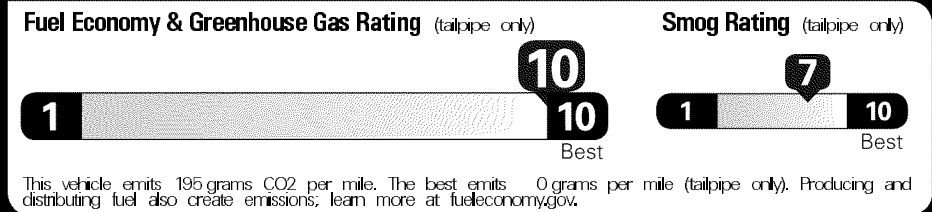

MANUFACTURER'S SUGGESTED RETAIL PRICE $32,730.00

1. **OPTIONAL EQUIPMENT**
2. FE 50 State Emissions
   - DA Driver Assist Package 2,375.00
   - HL 10" Color Head-Up Display, Bird's Eye View Camera, Intelligent Clearance Sonar w/Rear Cross Traffic Braking, Multi-Stage Ventilated Front Seats 415.00
   - NL Adaptive Headlights LED Headlights with Level Control and Auto On/Off Feature 1,810.00
   - PC Navigation Package Premium Audio, Dynamic Navigation and JBL Speakers, Subwoofer & Amplifier 425.00
   - SR Special Color 860.00
   - 2T Power Tilt/Sliding Moonroof 259.00
   - All Weather Floor Liners/Cargo Tray

EPA DOT Fuel Economy and Environment

Gasoline Vehicle

Fuel Economy

46 MPG Midsized Cars range from 14 to 141 MPG. The best vehicle rates 138 MPGe.

combined city/hwy **44** city **47** highway

2.2 gallons per 100 miles

You save $3,000 in fuel costs over 5 years compared to the average new vehicle.

Annual fuel cost $900

Actual results will vary for many reasons, including driving conditions and how you drive and maintain your vehicle. The average new vehicle gets 27 MPG and costs $7,500 to fuel over 5 years. Cost estimates are based on 15,000 miles per year at $2.70 per gallon. MPGe is miles per gasoline gallon equivalent. Vehicle emissions are a significant cause of climate change and smog.

fueleconomy.gov
Calculate personalized estimates and compare vehicles

DELIVERY, PROCESSING AND HANDLING FEE 955.00

TOTAL $39,829.00

The New Vehicle Limited Warranty provides 3-year/36,000 mile basic coverage, 5-year/60,000 mile powertrain coverage, 5-year/unlimited mile corrosion perforation coverage, 8-year/100,000 mile coverage for specific Hybrid components and 10-year/150,000 mile coverage for the Hybrid Battery. Some components may have longer coverage under California emissions warranty (applicable in CA, CT, DE, ME, MD, MA, NJ, NY, OR, PA, RI, VT, WA, District of Columbia). See Warranty and Maintenance Guide for details. An extended service contract may be available for the vehicle. Ask dealer for details. Manufacturer's suggested retail includes manufacturer's recommended pre-delivery service. Gasoline, license and title fees, applicable federal, state and local taxes and dealer and distributor installed options and accessories are not included in the manufacturer's suggested retail price. ToyotaCare, which covers normal factory scheduled maintenance for two years or 25,000 miles, whichever occurs first, is included as part of the sales price of the vehicle for qualifying buyers. See participating dealer for eligibility and coverage details.

Delivered by Truck to: 12138
ST. CHARLES TOYOTA
2651 E. MAIN STREET
ST. CHARLES IL60174