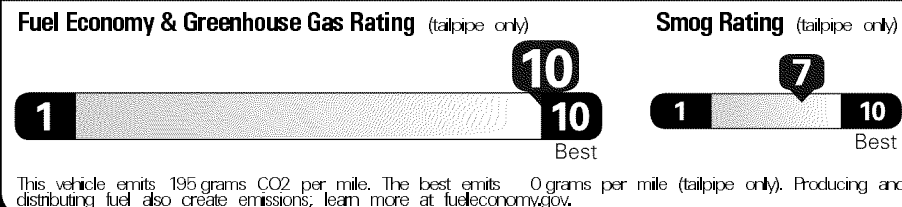

Full Tank of Gas

MANUFACTURER'S SUGGESTED RETAIL PRICE $32,550.00

OPTIONAL EQUIPMENT

FE	50 State Emissions	
DA	Driver Assist Package	2,375.00
	10" Color Head-Up Display, Bird's Eye View Camera, Intelligent Clearance Sonar w/Rear Cross Traffic Braking, Multi-Stage Ventilated Front Seats	
HL	Adaptive Headlights	415.00
	LED Headlights with Level Control and Auto On/Off Feature	
NL	Navigation Package	1,810.00
	Premium Audio, Dynamic Navigation and JBL® Speakers, Subwoofer & Amplifier	
SR	Power Tilt/Sliding Moonroof	860.00
2T	All Weather Floor Liners/Cargo Tray	259.00

EPA DOT Fuel Economy and Environment

Gasoline Vehicle

Fuel Economy

46 MPG Midsized Cars range from 12 to 136 MPG. The best vehicle rates 136 MPGe.

44 **47**
combined city/hwy city highway

2.2 gallons per 100 miles

You save $3,000
in fuel costs over 5 years compared to the average new vehicle.

Annual fuel cost $900

Actual results will vary for many reasons, including driving conditions and how you drive and maintain your vehicle. The average new vehicle gets 27 MPG and costs $7,500 to fuel over 5 years. Cost estimates are based on 15,000 miles per year at $2.70 per gallon. MPGe is miles per gasoline gallon equivalent. Vehicle emissions are a significant cause of climate change and smog.

fuelconomy.gov
Calculate personalized estimates and compare vehicles

DELIVERY, PROCESSING AND HANDLING FEE 955.00

TOTAL $39,224.00

The New Vehicle Limited Warranty provides 8-year/100,000 mile coverage for traction battery/specific hybrid components, 3-year/36,000 mile basic coverage, 5-year/60,000 mile powertrain coverage, plus 5-year/unlimited mile corrosion perforation coverage. Some components may have longer coverage under California emissions warranty (applicable in CA, CT, ME, MD, MA, NJ, NY, OR, PA, RI, VT, WA, and the District of Columbia). See Warranty and Maintenance Guide for details. An extended service contract may be available for the vehicle. Ask dealer for details. Manufacturer's suggested retail includes manufacturer's recommended pre-delivery service. Gasoline, license and title fees, applicable federal, state and local taxes and dealer and distributor installed options and accessories are not included in the manufacturer's suggested retail price. ToyotaCare, which covers normal factory scheduled maintenance for two years or 25,000 miles, whichever occurs first, is included as part of the sales price of the vehicle for qualifying buyers. See participating dealer for eligibility and coverage details.

Delivered by Truck to: 12138
ST. CHARLES TOYOTA
2651 E. MAIN STREET
ST. CHARLES IL60174