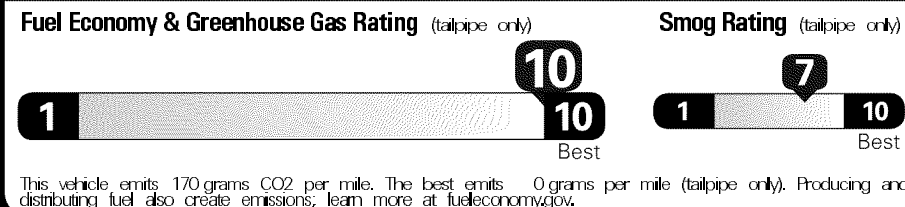

MANUFACTURER'S SUGGESTED RETAIL PRICE **$28,250.00**

OPTIONAL EQUIPMENT

FE 50 State Emissions
2T All Weather Floor Liners/Cargo Tray 259.00

GOVERNMENT 5-STAR SAFETY RATINGS

Overall Vehicle Score ★★★★★

Based on the combined ratings of frontal, side and rollover. Should ONLY be compared to other vehicles of similar size and weight.

Frontal Crash Driver Passenger ★★★★★

Based on the risk of injury in a frontal impact. Should ONLY be compared to other vehicles of similar size and weight.

Side Crash Front seat Rear seat ★★★★★

Based on the risk of injury in a side impact.

Rollover ★★★★★

Based on the risk of rollover in a single-vehicle crash.

Star ratings range from 1 to 5 stars (★★★★★) with 5 being the highest.
Source: National Highway Traffic Safety Administration (NHTSA)
www.safercar.gov or 1-888-327-4236

Full Tank of Gas

EPA DOT Fuel Economy and Environment

Gasoline Vehicle

Fuel Economy

52 MPG Midsized Cars range from 12 to 136 MPG. The best vehicle rates 136 MPGe.

51 city **53** highway

1.9 gallons per 100 miles

You save $3,500
in fuel costs over 5 years compared to the average new vehicle.

DELIVERY, PROCESSING AND HANDLING FEE 955.00

Annual fuel cost
$ 800

TOTAL $29,464.00

Actual results will vary for many reasons, including driving conditions and how you drive and maintain your vehicle. The average new vehicle gets 27 MPG and costs $7,500 to fuel over 5 years. Cost estimates are based on 15,000 miles per year at $2.70 per gallon. MPGe is miles per gasoline gallon equivalent. Vehicle emissions are a significant cause of climate change and smog.

fueleconomy.gov
Calculate personalized estimates and compare vehicles

The New Vehicle Limited Warranty provides 8-year/100,000 mile coverage for traction battery/specific hybrid components, 3-year/36,000 mile basic coverage, 5-year/60,000 mile powertrain coverage, plus 5-year/unlimited mile corrosion perforation coverage. Some components may have longer coverage under California emissions warranty (applicable in CA, CT, ME, MD, MA, NJ, NY, OR, PA, RI, VT, WA, and the District of Columbia). See Warranty and Maintenance Guide for details. An extended service contract may be available for the vehicle. Ask dealer for details. Manufacturer's suggested retail includes manufacturer's recommended pre-delivery service. Gasoline, license and title fees, applicable federal, state and local taxes and dealer and distributor installed options and accessories are not included in the manufacturer's suggested retail price. ToyotaCare, which covers normal factory scheduled maintenance for two years or 25,000 miles, whichever occurs first, is included as part of the sales price of the vehicle for qualifying buyers. See participating dealer for eligibility and coverage details.

Delivered by Truck to: 12138
ST. CHARLES TOYOTA
2651 E. MAIN STREET
ST. CHARLES IL60174