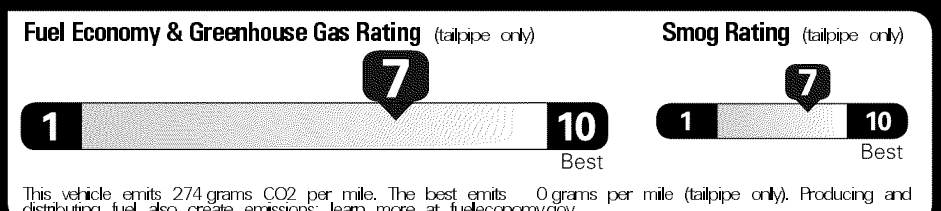

EXTERIOR
- 18" Silver Machined-Finish Alloy Wheels with P235/45R18 Tires
- LED Headlights w/Integrated LED DRLs w/Auto On/Off Feature
- Bright Metallic Front Grille
- Single Exhaust with Chrome Finisher
- Color-Keyed Heated Power Outside Mirrors

INTERIOR
- Entune 3.0 Audio Plus w/App Suite, 8" Touch Screen, CD Player, 6 Speakers, HandsFree Bluetooth Phone/Music, USB Media Port, 2 USB Charge-Ports, SiriusXM w/3-Month All Access Trial, Siri Eyes Free, Apple CarPlay Compatible
- Leather-Trimmed Heated Front Seats w/8-Way Power Driver & Passenger Seats
- Leather-Trimmed Steering Whl w/Audio, Bluetooth Phone & Voice Command Cntrl
- Backup Camera w/Dynamic Gridlines
- 7" TFT Multi-Information Display
- Qi-Compatible Wireless Charging
- Smart Key System w/Push Button Start
- Dual-Zone Auto Climate Control
Full Tank of Gas

MANUFACTURER'S SUGGESTED RETAIL PRICE $29,175.00

OPTIONAL EQUIPMENT
FE 50 State Emissions
PR Panoramic Glass Roof 1,045.00
2T. with Front Power Tilt/Slide Moonroof
All Weather Floor Liners/Cargo Tray 274.00

EPA DOT Fuel Economy and Environment

Gasoline Vehicle

Fuel Economy
32 MPG
Midsize Cars range from 12 to 136 MPG. The best vehicle rates 136 MPGe.
28 39
combined city/hwy city highway
3.1 gallons per 100 miles

You save $1,000
in fuel costs over 5 years compared to the average new vehicle.

Annual fuel Cost
$ 1,200

Actual results will vary for many reasons, including driving conditions and how you drive and maintain your vehicle. The average new vehicle gets 27 MPG and costs $7,000 to fuel over 5 years. Cost estimates are based on 15,000 miles per year at $2.55 per gallon. MPGe is miles per gasoline gallon equivalent. Vehicle emissions are a significant cause of climate change and smog.

fueleconomy.gov
Calculate personalized estimates and compare vehicles

TOTAL $31,424.00

The New Vehicle Limited Warranty provides 3-year/36,000 mile basic coverage, 5-year/60,000 mile powertrain coverage, plus 5-year/unlimited mile corrosion perforation coverage. See Warranty and Maintenance Guide for details. An extended service contract may be available for the vehicle. Ask dealer for details. Manufacturer's suggested retail price includes manufacturer's recommended pre-delivery service. Gasoline, license and title fees, applicable federal, state and local taxes and dealer and distributor installed options and accessories are not included in the manufacturer's suggested retail price. ToyotaCare, which covers normal factory scheduled maintenance for two years or 25,000 miles, whichever occurs first, is included as part of the sales price of the vehicle for qualifying buyers. See participating dealer for eligibility and coverage details.

Delivered by Truck to: 12138
ST. CHARLES TOYOTA
2651 E. MAIN STREET
ST. CHARLES IL60174