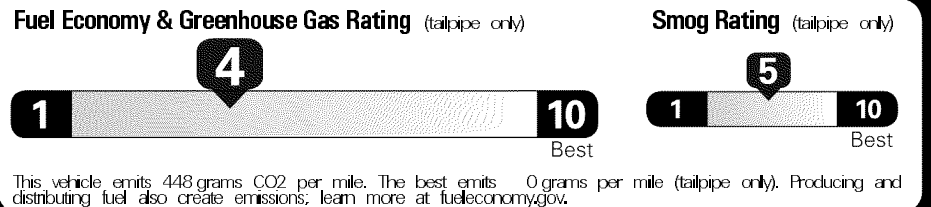

1. **SAFETY & CONVENIENCE**
2. Toyota Safety Sense P: Pre-Collision Sys w/Pedestrian Detection, Dynamic Radar Cruise Control, Lane Departure Alert Automatic High Beams
   - Star Safety System: Vehicle Stability Control, Traction Control, Anti-Lock Brake System with EBD, Brake Assist and Smart Stop Technology
   - Dr & Fr Pass Advanced Airbag System Seat-Mounted Side & Side Curtain Airbags

1. **EXTERIOR**
2. 16" Styled Steel Wheels
   - Intermittent Wipers

1. **INTERIOR**
2. Fabric Trim Seats w/Dr Lumbar Support
   - Audio - 7" Touch Screen, 6 Speakers, HandsFree Bluetooth Phone/Music, USB Media Port, USB Charge-Ports SiriusXM w/3-Month All Access Trial Android Auto & Apple CarPlay Compatible
   - Connected Services: Safety Connect with 1-year Trial, Wi-Fi Connect with up to 2 GB within 3-mo Trial
   - Rear Backup Camera
   - ***Full Tank of Gas***

MANUFACTURER'S SUGGESTED RETAIL PRICE **$32,315.00**

OPTIONAL EQUIPMENT

FE 50 State Emissions
2T. All-Weather Flr Liner/Door Sill Protector 248.00

EPA DOT Fuel Economy and Environment

Gasoline Vehicle

Fuel Economy

20 MPG Small Pickups range from 17 to 23 MPG. The best vehicle rates 136 MPGe.

18 **22**
combined city/hwy city highway

5.0 gallons per 100 miles

You spend $2,500
more in fuel costs over 5 years compared to the average new vehicle.

Annual fuel cost
$2,000

Actual results will vary for many reasons, including driving conditions and how you drive and maintain your vehicle. The average new vehicle gets 27 MPG and costs $7,500 to fuel over 5 years. Cost estimates are based on 15,000 miles per year at $2.70 per gallon. MPGe is miles per gasoline gallon equivalent. Vehicle emissions are a significant cause of climate change and smog.

fueleconomy.gov
Calculate personalized estimates and compare vehicles

DELIVERY, PROCESSING AND HANDLING FEE 1,120.00

TOTAL $33,683.00

The New Vehicle Limited Warranty provides 3-year/36,000 mile basic coverage, 5-year/60,000 mile powertrain coverage, plus 5-year/unlimited mile corrosion perforation coverage. See Warranty and Maintenance Guide for details. An extended service contract may be available for the vehicle. Ask dealer for details. Manufacturer's suggested retail price includes manufacturer's recommended pre-delivery service. Gasoline, license and title fees, applicable federal, state and local taxes and dealer and distributor installed options and accessories are not included in the manufacturer's suggested retail price.

ToyotaCare, which covers normal factory scheduled maintenance for two years or 25,000 miles, whichever occurs first, is included as part of the sales price of the vehicle for qualifying buyers. See participating dealer for eligibility and coverage details.

Delivered by Truck to: 12138
ST. CHARLES TOYOTA
2651 E. MAIN STREET
ST. CHARLES IL60174