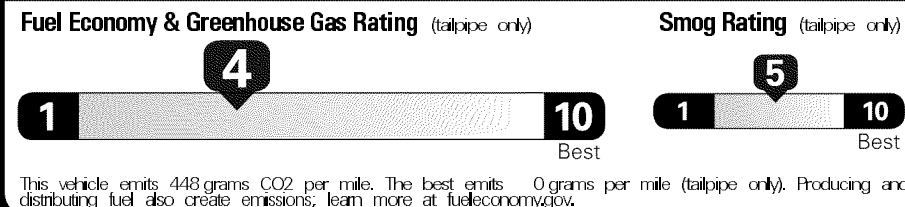

MANUFACTURER'S SUGGESTED RETAIL PRICE **$36,765.00**

OPTIONAL EQUIPMENT

FE 50 State Emissions

EPA DOT Fuel Economy and Environment

Gasoline Vehicle

Fuel Economy

20 MPG Small Pickups range from 17 to 23 MPG. The best vehicle rates 136 MPGe.

18 22
combined city/hwy city highway

5.0 gallons per 100 miles

You spend $2,500
more in fuel costs over 5 years compared to the average new vehicle.

Annual fuel cost $1,900

Actual results will vary for many reasons, including driving conditions and how you drive and maintain your vehicle. The average new vehicle gets 27 MPG and costs $7,000 to fuel over 5 years. Cost estimates are based on 15,000 miles per year at $2.55 per gallon. MPGe is miles per gasoline gallon equivalent. Vehicle emissions are a significant cause of climate change and smog.

fueleconomy.gov
Calculate personalized estimates and compare vehicles

TOTAL $37,860.00

The New Vehicle Limited Warranty provides 3-year/36,000 mile basic coverage, 5-year/60,000 mile powertrain coverage, plus 5-year/unlimited mile corrosion perforation coverage. See Warranty and Maintenance Guide for details. An extended service contract may be available for the vehicle. Ask dealer for details. Manufacturer's suggested retail price includes manufacturer's recommended pre-delivery service. Gasoline, license and title fees, applicable federal, state and local taxes and dealer and distributor installed options and accessories are not included in the manufacturer's suggested retail price.

ToyotaCare, which covers normal factory scheduled maintenance for two years or 25,000 miles, whichever occurs first, is included as part of the sales price of the vehicle for qualifying buyers. See participating dealer for eligibility and coverage details.

DELIVERY, PROCESSING AND HANDLING FEE 1,095.00

Delivered by Truck to: 12138
ST. CHARLES TOYOTA
2651 E. MAIN STREET
ST. CHARLES IL60174