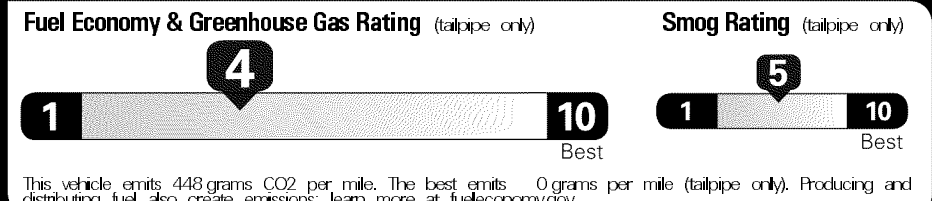

MANUFACTURER'S SUGGESTED RETAIL PRICE **$34,690.00**

OPTIONAL EQUIPMENT

FE	50 State Emissions	
AL	16" Alloy Wheel	
2T	All-Weather Flr Liner/Door Sill Protector	248.00
3J	Black Emblem Overlay	160.00
6P	Black Chrome Exhaust System	799.00

EPA DOT Fuel Economy and Environment

Gasoline Vehicle

Fuel Economy

20 **MPG** Small Pickups range from 17 to 25 MPG. The best vehicle rates 136 MPGe.

18 **22**
combined city/hwy city highway

5.0 gallons per 100 miles

You spend $2,500
more in fuel costs over 5 years compared to the average new vehicle.

Annual fuel cost
$ 1,900

Actual results will vary for many reasons, including driving conditions and how you drive and maintain your vehicle. The average new vehicle gets 27 MPG and costs $7,000 to fuel over 5 years. Cost estimates are based on 15,000 miles per year at $2.55 per gallon. MPGe is miles per gasoline gallon equivalent. Vehicle emissions are a significant cause of climate change and smog.

fueleconomy.gov
Calculate personalized estimates and compare vehicles

DELIVERY, PROCESSING AND HANDLING FEE 1,045.00

TOTAL $36,942.00

The New Vehicle Limited Warranty provides 3-year/36,000 mile basic coverage, 5-year/60,000 mile powertrain coverage, plus 5-year/unlimited mile corrosion perforation coverage. See Warranty and Maintenance Guide for details. An extended service contract may be available for the vehicle. Ask dealer for details. Manufacturer's suggested retail price includes manufacturer's recommended pre-delivery service. Gasoline, license and title fees, applicable federal, state and local taxes and dealer and distributor installed options and accessories are not included in the manufacturer's suggested retail price.

ToyotaCare, which covers normal factory scheduled maintenance for two years or 25,000 miles, whichever occurs first, is included as part of the sales price of the vehicle for qualifying buyers. See participating dealer for eligibility and coverage details.

Delivered by Truck to: 12138
ST. CHARLES TOYOTA
2651 E. MAIN STREET
ST. CHARLES IL60174