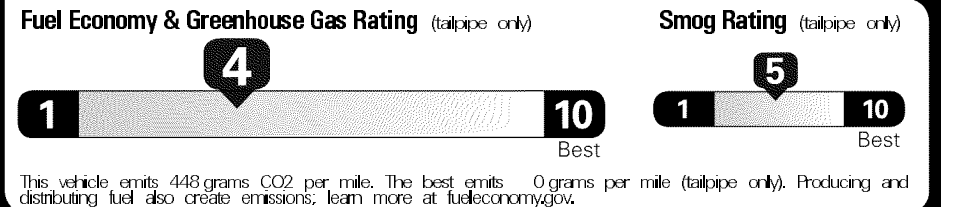

MANUFACTURER'S SUGGESTED RETAIL PRICE $36,765.00

1. **OPTIONAL EQUIPMENT**
2. FE 50 State Emissions 650.00
   - TC Tonneau Cover 248.00
   - 2T All-Weather Flr Liner/Door Sill Protector 469.00
   - R2 5" Oval Tube Step - Black 129.00
   - MF Mudguards 399.00
   - DR Roof Rack

GOVERNMENT 5-STAR SAFETY RATINGS

Overall Vehicle Score ★★★★★
Based on the combined ratings of frontal, side and rollover. Should ONLY be compared to other vehicles of similar size and weight.

Frontal Crash Driver Passenger ★★★★★
Based on the risk of injury in a frontal impact. Should ONLY be compared to other vehicles of similar size and weight.

Side Crash Front seat Rear seat ★★★★★
Based on the risk of injury in a side impact.

Rollover ★★★★★
Based on the risk of rollover in a single-vehicle crash.

Star ratings range from 1 to 5 stars (★★★★★) with 5 being the highest.
Source: National Highway Traffic Safety Administration (NHTSA)
www.safercar.gov or 1-888-327-4236

EPA DOT Fuel Economy and Environment

Gasoline Vehicle

Fuel Economy
20 MPG Small Pickups range from 17 to 23 MPG. The best vehicle rates 136 MPGe.
18 22
combined city/hwy city highway
5.0 gallons per 100 miles

You spend $2,500 more in fuel costs over 5 years compared to the average new vehicle.

Annual fuel cost $1,900

Actual results will vary for many reasons, including driving conditions and how you drive and maintain your vehicle. The average new vehicle gets 27 MPG and costs $7,000 to fuel over 5 years. Cost estimates are based on 15,000 miles per year at $2.55 per gallon. MPGe is miles per gasoline gallon equivalent. Vehicle emissions are a significant cause of climate change and smog.

fueleconomy.gov
Calculate personalized estimates and compare vehicles

TOTAL $39,755.00

The New Vehicle Limited Warranty provides 3-year/36,000 mile basic coverage, 5-year/60,000 mile powertrain coverage, plus 5-year/unlimited mile corrosion perforation coverage. See Warranty and Maintenance Guide for details. An extended service contract may be available for the vehicle. Ask dealer for details. Manufacturer's suggested retail price includes manufacturer's recommended pre-delivery service. Gasoline, license and title fees, applicable federal, state and local taxes and dealer and distributor installed options and accessories are not included in the manufacturer's suggested retail price.

ToyotaCare, which covers normal factory scheduled maintenance for two years or 25,000 miles, whichever occurs first, is included as part of the sales price of the vehicle for qualifying buyers. See participating dealer for eligibility and coverage details.

Delivered by Truck to: 12138
ST. CHARLES TOYOTA
2651 E. MAIN STREET
ST. CHARLES IL60174