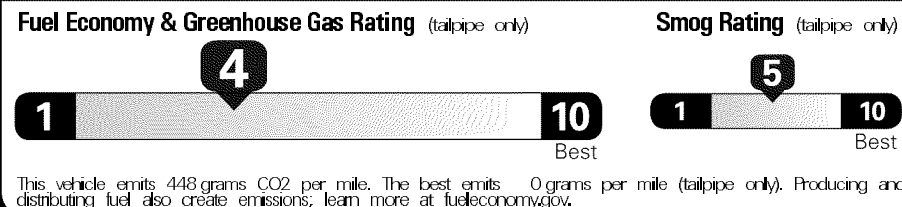

MANUFACTURER'S SUGGESTED RETAIL PRICE **$34,690.00**

OPTIONAL EQUIPMENT

- FE 50 State Emissions
- AA 16" Black Alloy Wheels

EPA DOT Fuel Economy and Environment

Gasoline Vehicle

Fuel Economy

20 MPG Small Pickups range from 17 to 25 MPG. The best vehicle rates 136 MPGe.

18 **22**
combined city/hwy city highway

5.0 gallons per 100 miles

You spend $2,500
more in fuel costs over 5 years compared to the average new vehicle.

Annual fuel cost $1,900

Actual results will vary for many reasons, including driving conditions and how you drive and maintain your vehicle. The average new vehicle gets 27 MPG and costs $7,000 to fuel over 5 years. Cost estimates are based on 15,000 miles per year at $2.55 per gallon. MPGe is miles per gasoline gallon equivalent. Vehicle emissions are a significant cause of climate change and smog.

fueleconomy.gov
Calculate personalized estimates and compare vehicles

TOTAL $35,735.00

The New Vehicle Limited Warranty provides 3-year/36,000 mile basic coverage, 5-year/60,000 mile powertrain coverage, plus 5-year/unlimited mile corrosion perforation coverage. See Warranty and Maintenance Guide for details. An extended service contract may be available for the vehicle. Ask dealer for details. Manufacturer's suggested retail price includes manufacturer's recommended pre-delivery service. Gasoline, license and title fees, applicable federal, state and local taxes and dealer and distributor installed options and accessories are not included in the manufacturer's suggested retail price.

ToyotaCare, which covers normal factory scheduled maintenance for two years or 25,000 miles, whichever occurs first, is included as part of the sales price of the vehicle for qualifying buyers. See participating dealer for eligibility and coverage details.

Delivered by Truck to: 12138
ST. CHARLES TOYOTA
2651 E. MAIN STREET
ST. CHARLES IL60174