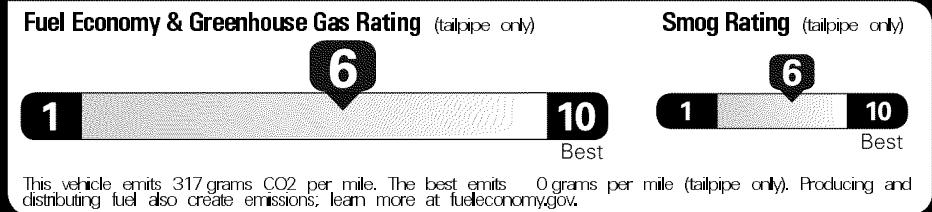

1. **EXTERIOR**
- 17-in. Five-Spoke Silver Alloy Wheels
  - LED Headlights/Daytime Running Lights
  - Integrated Fog Lights
  - Color-Keyed Heated Power Outside Mirrors
  - Power Tilt/Slide Moonroof
  - Low Profile Roof Rails

1. **INTERIOR**
2. Entune 3.0 Audio
   - 7.0" Touch Screen, 6 Speakers, HandsFree Bluetooth Phone/Music, USB Media Port, 4 USB Charge-Ports, Siri Eyes Free, Apple CarPlay Compatible
   - Two 12V/120W Power Outlets
   - 4.2" Color Multi-Information Display
   - Dual Zone Auto A/C with Rear Vents
   - Smart Key System w/Push Button Start
   - Fabric Seats
   - Electronic Parking Brake
   - Rear Cargo Area Cover
   - ***Full Tank of Gas***

MANUFACTURER'S SUGGESTED RETAIL PRICE **$28,850.00**

OPTIONAL EQUIPMENT

- FE 50 State Emissions
- CY XLE Weather Package: 485.00
- Includes Heated Leather-Trimmed Steering Wheel and Rain Sensing Variable Intermittent Windshield Wipers with De-Icer Function
- CP XLE Convenience Package: 1,295.00
- Includes 8-way Power-Adjustable Driver's Seat with Lumbar Support, Heated Front Seats, and Height-Adjustable Power Liftgate with Jam Protection

EPA DOT Fuel Economy and Environment

Gasoline Vehicle

Fuel Economy

28 MPG Small SUVs range from 18 to 120 MPG. The best vehicle rates 136 MPGe.

25 **33**
combined city/hwy city highway

3.6 gallons per 100 miles

You save $ 250
in fuel costs over 5 years compared to the average new vehicle.

Annual fuel cost
$ 1,350

Actual results will vary for many reasons, including driving conditions and how you drive and maintain your vehicle. The average new vehicle gets 27 MPG and costs $7,000 to fuel over 5 years. Cost estimates are based on 15,000 miles per year at $2.55 per gallon. MPGe is miles per gasoline gallon equivalent. Vehicle emissions are a significant cause of climate change and smog.

fueleconomy.gov
Calculate personalized estimates and compare vehicles

DELIVERY, PROCESSING AND HANDLING FEE 1,095.00

TOTAL $31,725.00

The New Vehicle Limited Warranty provides 3-year/36,000 mile basic coverage, 5-year/60,000 mile powertrain coverage, plus 5-year/unlimited mile corrosion perforation coverage. See Warranty and Maintenance Guide for details. An extended service contract may be available for the vehicle. Ask dealer for details. Manufacturer's suggested retail price includes manufacturer's recommended pre-delivery service. Gasoline, license and title fees, applicable federal, state and local taxes and dealer and distributor installed options and accessories are not included in the manufacturer's suggested retail price.

ToyotaCare, which covers normal factory scheduled maintenance for two years or 25,000 miles, whichever occurs first, is included as part of the sales price of the vehicle for qualifying buyers. See participating dealer for eligibility and coverage details.

Delivered by Truck to: 12138
ST. CHARLES TOYOTA
2651 E. MAIN STREET
ST. CHARLES IL60174