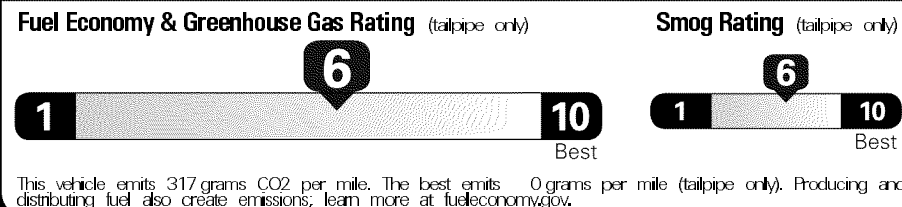

EXTERIOR
- 17-in. Five-Spoke Silver Alloy Wheels
- LED Headlights/Daytime Running Lights
- Integrated Fog Lights
- Color-Keyed Heated Power Outside Mirrors
- Power Tilt/Slide Moonroof
- Low Profile Roof Rails

INTERIOR
- Entune 3.0 Audio
7.0" Touch Screen, 6 Speakers, HandsFree Bluetooth Phone/Music, USB Media Port, 4 USB Charge-Ports, Siri Eyes Free, Apple CarPlay Compatible
- Two 12V/120W Power Outlets
- 4.2" Color Multi-Information Display
- Dual Zone Auto A/C with Rear Vents
- Smart Key System w/Push Button Start
- Fabric Seats
- Electronic Parking Brake
- Rear Cargo Area Cover
Full Tank of Gas

MANUFACTURER'S SUGGESTED RETAIL PRICE **$28,850.00**

OPTIONAL EQUIPMENT

FE 50 State Emissions
CY XLE Weather Package: 485.00
Includes Heated Leather-Trimmed Steering Wheel and Rain Sensing Variable Intermittent Windshield Wipers with De-Icer Function

CP XLE Convenience Package: 1,295.00
Includes 8-way Power-Adjustable Driver's Seat with Lumbar Support, Heated Front Seats, and Height-Adjustable Power Liftgate with Jam Protection

EPA DOT Fuel Economy and Environment

Gasoline Vehicle

Fuel Economy
28 MPG Small SUVs range from 18 to 120 MPG. The best vehicle rates 136 MPGe.
25 33
combined city/hwy city highway
3.6 gallons per 100 miles

You save $ 250
in fuel costs over 5 years compared to the average new vehicle.

Annual fuel cost $ 1,350

Actual results will vary for many reasons, including driving conditions and how you drive and maintain your vehicle. The average new vehicle gets 27 MPG and costs $7,000 to fuel over 5 years. Cost estimates are based on 15,000 miles per year at $2.55 per gallon. MPGe is miles per gasoline gallon equivalent. Vehicle emissions are a significant cause of climate change and smog.

fueleconomy.gov
Calculate personalized estimates and compare vehicles

DELIVERY, PROCESSING AND HANDLING FEE 1,095.00

TOTAL $31,725.00

The New Vehicle Limited Warranty provides 3-year/36,000 mile basic coverage, 5-year/60,000 mile powertrain coverage, plus 5-year/unlimited mile corrosion perforation coverage. See Warranty and Maintenance Guide for details. An extended service contract may be available for the vehicle. Ask dealer for details. Manufacturer's suggested retail price includes manufacturer's recommended pre-delivery service. Gasoline, license and title fees, applicable federal, state and local taxes and dealer and distributor installed options and accessories are not included in the manufacturer's suggested retail price.

ToyotaCare, which covers normal factory scheduled maintenance for two years or 25,000 miles, whichever occurs first, is included as part of the sales price of the vehicle for qualifying buyers. See participating dealer for eligibility and coverage details.

Delivered by Truck to: 12138
ST. CHARLES TOYOTA
2651 E. MAIN STREET
ST. CHARLES IL60174