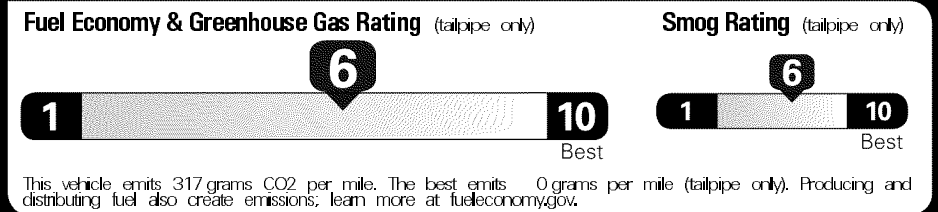

EPA DOT Fuel Economy and Environment

Gasoline Vehicle

Fuel Economy
28 MPG
Small SUVs range from 18 to 120 MPG. The best vehicle rates 136 MPG.
25 city **33** highway
3.6 gallons per 100 miles

You save $250
in fuel costs over 5 years compared to the average new vehicle.

Annual fuel cost $1,350

Actual results will vary for many reasons, including driving conditions and how you drive and maintain your vehicle. The average new vehicle gets 27 MPG and costs $7,000 to fuel over 5 years. Cost estimates are based on 15,000 miles per year at $2.55 per gallon. MPG is miles per gasoline gallon equivalent. Vehicle emissions are a significant cause of climate change and smog.

fuelconomy.gov
Calculate personalized estimates and compare vehicles

DELIVERY, PROCESSING AND HANDLING FEE 1,095.00

TOTAL $32,615.00

The New Vehicle Limited Warranty provides 3-year/36,000 mile basic coverage, 5-year/60,000 mile powertrain coverage, plus 5-year/unlimited mile corrosion perforation coverage. See Warranty and Maintenance Guide for details. An extended service contract may be available for the vehicle. Ask dealer for details. Manufacturer's suggested retail price includes manufacturer's recommended pre-delivery service. Gasoline, license and title fees, applicable federal, state and local taxes and dealer and distributor installed options and accessories are not included in the manufacturer's suggested retail price. ToyotaCare, which covers normal factory scheduled maintenance for two years or 25,000 miles, whichever occurs first, is included as part of the sales price of the vehicle for qualifying buyers. See participating dealer for eligibility and coverage details.

Delivered by Truck to: 12138
ST. CHARLES TOYOTA
2651 E. MAIN STREET
ST. CHARLES IL60174