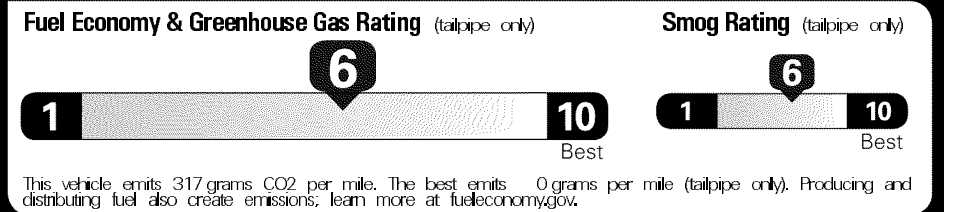

EXTERIOR
- 19-in. Super Chrome Finish Alloy Wheels
- LED Headlights / Daytime Running Lights
- Integrated Fog Lights
- Power Tilt/Slide Moonroof
- Low Profile Roof Rails
- Power Liftgate

INTERIOR
- Entune 3.0 Premium Audio
- Dynamic Nav, 8" Touch Screen, 6 Spkrs, HandsFree Bluetooth® Phone/Music, USB Media Port, 4 USB Charge-Ports, SiriusXM w/3-Month All Access Trial, Siri Eyes Free, Apple CarPlay Compatible
- Digital Rearview Mirror w/Homelink
- Smart Key System w/Push Button Start
- SofTex Seat Material
- Power Driver's Seat with Memory Function
- Heated Front Seats
- 7" Color Multi-Information Display
- Dual Zone Auto A/C with Rear Vents
- Rear Cargo Area Cover
Full Tank of Gas

MANUFACTURER'S SUGGESTED RETAIL PRICE $35,050.00

OPTIONAL EQUIPMENT
FE 50 State Emissions
CY Limited Grade Weather Package: 1,015.00
Includes Heated Steering Wheel, Perforated Heated and Ventilated Front Bucket Seats, Rear Outboard Reclining Passenger Heated Seating with Perforated Inserts, and Rain-Sensing Variable Intermittent Windshield Wipers with De-Icer Function.

EPA DOT Fuel Economy and Environment

Gasoline Vehicle

Fuel Economy
28 MPG combined city/hwy
25 MPG city
33 MPG highway
3.6 gallons per 100 miles

Small SUVs range from 18 to 120 MPG. The best vehicle rates 136 MPGe.

You save $250
in fuel costs over 5 years compared to the average new vehicle.

Annual fuel cost $1,350

This vehicle emits 317 grams CO2 per mile. The best emits 0 grams per mile (tailpipe only). Producing and distributing fuel also create emissions; learn more at fueleconomy.gov.

Actual results will vary for many reasons, including driving conditions and how you drive and maintain your vehicle. The average new vehicle gets 27 MPG and costs $7,000 to fuel over 5 years. Cost estimates are based on 15,000 miles per year at $2.55 per gallon. MPGe is miles per gasoline gallon equivalent. Vehicle emissions are a significant cause of climate change and smog.

fueleconomy.gov
Calculate personalized estimates and compare vehicles

DELIVERY, PROCESSING AND HANDLING FEE 1,095.00

TOTAL $37,160.00

The New Vehicle Limited Warranty provides 3-year/36,000 mile basic coverage, 5-year/60,000 mile powertrain coverage, plus 5-year/unlimited mile corrosion perforation coverage. See Warranty and Maintenance Guide for details. An extended service contract may be available for the vehicle. Ask dealer for details. Manufacturer's suggested retail price includes manufacturer's recommended pre-delivery service. Gasoline, license and title fees, applicable federal, state and local taxes and dealer and distributor installed options and accessories are not included in the manufacturer's suggested retail price. ToyotaCare, which covers normal factory scheduled maintenance for two years or 25,000 miles, whichever occurs first, is included as part of the sales price of the vehicle for qualifying buyers. See participating dealer for eligibility and coverage details.

Delivered by Truck to: 12138
ST. CHARLES TOYOTA
2651 E. MAIN STREET
ST. CHARLES IL60174

Copy