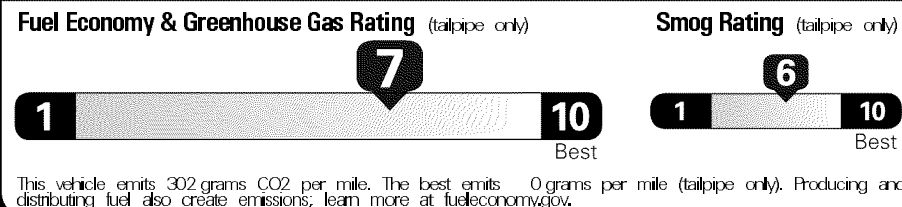

1. **SAFETY & CONVENIENCE**
2. Toyota Safety Sense 2.0: Pre-Collision Sys w/Pedestrian Detection, Full-Speed Range Dynamic Radar Cruise Control, Lane Departure Alert w/Steering Assist, Lane Tracing Assist, Automatic High Beams, Road Sign Assist
   - Star Safety System: VSC, TRAC, ABS, Elect Brake-Force Distribution, Brake Assist(BA) & Smart Stop Technology (SST)
   - Eight Airbags
   - Integrated Back-Up Camera
   - LATCH-Lower Anchor & Tether for Children

1. **EXTERIOR**
- 17-in. Steel Wheels with Covers
  - LED Headlights/Daytime Running Lights
  - Power Outside Mirrors
  - Low Profile Roof Rails
  - Privacy Glass

1. **INTERIOR**
2. Entune 3.0 Audio
   - 7.0" Touch Screen, 6 Speakers, HandsFree Bluetooth Phone/Music, USB Media Port, Two 12V Power Outlets
   - Siri Eyes Free, Apple CarPlay Compatible
   - 4.2" Color Multi-Information Display
   - Remote Keyless Entry
   - Fabric Seats
   - Electronic Parking Brake
   - ***Full Tank of Gas***

MANUFACTURER'S SUGGESTED RETAIL PRICE **$25,650.00**

OPTIONAL EQUIPMENT

FE 50 State Emissions

EPA DOT Fuel Economy and Environment

Gasoline Vehicle

Fuel Economy

30 MPG Small SUVs range from 18 to 120 MPG. The best vehicle rates 136 MPG.

26 city **35** highway

3.3 gallons per 100 miles

You save $500 in fuel costs over 5 years compared to the average new vehicle.

Annual fuel cost $1,300

Actual results will vary for many reasons, including driving conditions and how you drive and maintain your vehicle. The average new vehicle gets 27 MPG and costs $7,000 to fuel over 5 years. Cost estimates are based on 15,000 miles per year at $2.55 per gallon. MPGe is miles per gasoline gallon equivalent. Vehicle emissions are a significant cause of climate change and smog.

fueleconomy.gov
Calculate personalized estimates and compare vehicles

TOTAL $26,770.00

The New Vehicle Limited Warranty provides 3-year/36,000 mile basic coverage, 5-year/60,000 mile powertrain coverage, plus 5-year/unlimited mile corrosion perforation coverage. See Warranty and Maintenance Guide for details. An extended service contract may be available for the vehicle. Ask dealer for details. Manufacturer's suggested retail price includes manufacturer's recommended pre-delivery service. Gasoline, license and title fees, applicable federal, state and local taxes and dealer and distributor installed options and accessories are not included in the manufacturer's suggested retail price.

ToyotaCare, which covers normal factory scheduled maintenance for two years or 25,000 miles, whichever occurs first, is included as part of the sales price of the vehicle for qualifying buyers. See participating dealer for eligibility and coverage details.

Delivered by Truck to: 12138
ST. CHARLES TOYOTA
2651 E. MAIN STREET
ST. CHARLES IL60174