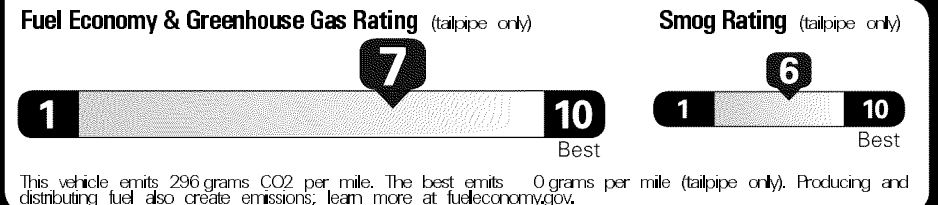

SAFETY & CONVENIENCE
- Toyota Safety Sense 2.0: Pre-Collision Sys w/ Pedestrian Detection, Full-Speed Range Dynamic Radar Cruise Control, Lane Departure Alert w/ Steering Assist, Lane Tracing Assist, Automatic High Beams, Road Sign Assist
- STAR Safety System: VSC, TRAC, ABS, Elect Brake-Force Distribution, Brake Assist & Smart Stop Technology
- Backup Camera
- 8 Airbags
- LATCH-Lower Anchor & Tether for Children

EXTERIOR
- LED Headlights
- LED Daytime Running Lights
- 17-in. Steel Wheels w/ Covers

INTERIOR
- Audio - 7" Touch-Screen, 6 Spkrs, HandsFree Bluetooth Phone/Music, USB Media Port, SiriusXM w/ 3-Month All Access Trial, Android Auto & Apple CarPlay Compatible
- Fabric Seats
- Remote Keyless Entry

- For Full Product Details, Please Visit Toyota.com/RAV4
Full Tank of Gas

MANUFACTURER'S SUGGESTED RETAIL PRICE $27,250.00

OPTIONAL EQUIPMENT

FE	50 State Emissions	
BD	Blind Spot Monitor w/ Rear Cross-Traffic Alert - Includes Color-Keyed Heated Power Outside Mirrors w/ Turn Signal & Blind Spot Warning Indicators	590.00
TC	Rear Cargo Area Cover	90.00

EPA DOT Fuel Economy and Environment

Gasoline Vehicle

Fuel Economy
30 MPG
Small SUVs range from 18 to 120 MPG. The best vehicle rates 136 MPG.
27 34
combined city/hwy city highway
3.3 gallons per 100 miles

You save $ 750
in fuel costs over 5 years compared to the average new vehicle.

Annual fuel cost $ 1,350

Actual results will vary for many reasons, including driving conditions and how you drive and maintain your vehicle. The average new vehicle gets 27 MPG and costs $7,500 to fuel over 5 years. Cost estimates are based on 15,000 miles per year at $2.70 per gallon. MPGe is miles per gasoline gallon equivalent. Vehicle emissions are a significant cause of climate change and smog.

fueleconomy.gov
Calculate personalized estimates and compare vehicles

DELIVERY, PROCESSING AND HANDLING FEE 1,120.00

TOTAL $29,050.00

The New Vehicle Limited Warranty provides 3-year/36,000 mile basic coverage, 5-year/60,000 mile powertrain coverage, plus 5-year/unlimited mile corrosion perforation coverage. See Warranty and Maintenance Guide for details. An extended service contract may be available for the vehicle. Ask dealer for details. Manufacturer's suggested retail price includes manufacturer's recommended pre-delivery service. Gasoline, license and title fees, applicable federal, state and local taxes and dealer and distributor installed options and accessories are not included in the manufacturer's suggested retail price.

ToyotaCare, which covers normal factory scheduled maintenance for two years or 25,000 miles, whichever occurs first, is included as part of the sales price of the vehicle for qualifying buyers. See participating dealer for eligibility and coverage details.

Delivered by Truck to: 12138
ST. CHARLES TOYOTA
2651 E. MAIN STREET
ST. CHARLES IL60174