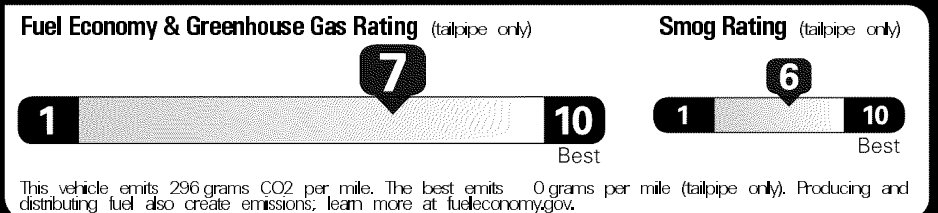

SAFETY & CONVENIENCE
- Toyota Safety Sense 2.0: Pre-Collision Sys w/ Pedestrian Detection, Full-Speed Range Dynamic Radar Cruise Control, Lane Departure Alert w/ Steering Assist, Lane Tracing Assist, Automatic High Beams, Road Sign Assist
- STAR Safety System: VSC, TRAC, ABS, Elect Brake-Force Distribution, Brake Assist & Smart Stop Technology
- Backup Camera
- 8 Airbags
- LATCH-Lower Anchor & Tether for Children

EXTERIOR
- LED Headlights
- LED Daytime Running Lights
- 17-in. Steel Wheels w/ Covers

INTERIOR
- Audio - 7" Touch-Screen, 6 Spkrs, HandsFree Bluetooth Phone/Music, USB Media Port, SiriusXM w/ 3-Month All Access Trial, Android Auto & Apple CarPlay Compatible
- Fabric Seats
- Remote Keyless Entry

- For Full Product Details, Please Visit Toyota.com/RAV4
Full Tank of Gas

MANUFACTURER'S SUGGESTED RETAIL PRICE $27,250.00

OPTIONAL EQUIPMENT

FE	50 State Emissions	
BD	Blind Spot Monitor w/ Rear Cross-Traffic Alert - Includes Color-Keyed Heated Power Outside Mirrors w/ Turn Signal & Blind Spot Warning Indicators	590.00
PC	Special Color	425.00
TC	Rear Cargo Area Cover	90.00

EPA DOT Fuel Economy and Environment

Gasoline Vehicle

Fuel Economy
30 **MPG**
Small SUVs range from 18 to 120 MPG. The best vehicle rates 136 MPGe.
27 **34**
combined city/hwy city highway
3.3 gallons per 100 miles

You save $750
in fuel costs over 5 years compared to the average new vehicle.

Annual fuel cost $1,350

Actual results will vary for many reasons, including driving conditions and how you drive and maintain your vehicle. The average new vehicle gets 27 MPG and costs $7,500 to fuel over 5 years. Cost estimates are based on 15,000 miles per year at $2.70 per gallon. MPGe is miles per gasoline gallon equivalent. Vehicle emissions are a significant cause of climate change and smog.

fueleconomy.gov
Calculate personalized estimates and compare vehicles

DELIVERY, PROCESSING AND HANDLING FEE 1,120.00

TOTAL $29,475.00

The New Vehicle Limited Warranty provides 3-year/36,000 mile basic coverage, 5-year/60,000 mile powertrain coverage, plus 5-year/unlimited mile corrosion perforation coverage. See Warranty and Maintenance Guide for details. An extended service contract may be available for the vehicle. Ask dealer for details. Manufacturer's suggested retail price includes manufacturer's recommended pre-delivery service. Gasoline, license and title fees, applicable federal, state and local taxes and dealer and distributor installed options and accessories are not included in the manufacturer's suggested retail price.

ToyotaCare, which covers normal factory scheduled maintenance for two years or 25,000 miles, whichever occurs first, is included as part of the sales price of the vehicle for qualifying buyers. See participating dealer for eligibility and coverage details.

Delivered by Truck to: 12138
ST. CHARLES TOYOTA
2651 E. MAIN STREET
ST. CHARLES IL60174