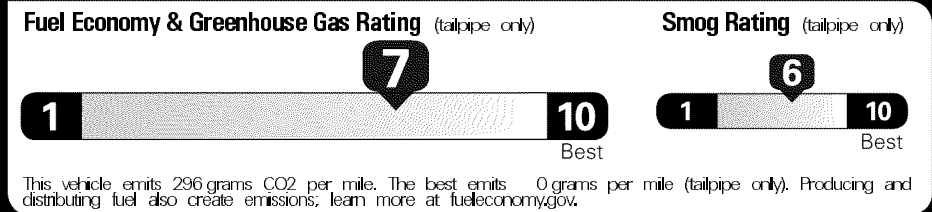

EXTERIOR

- LED Headlights
- LED Daytime Running Lights
- 17-in. Steel Wheels w/ Covers

INTERIOR

- Audio - 7" Touch-Screen, 6 Spkrs, HandsFree Bluetooth Phone/Music, USB Media Port, SiriusXM w/ 3-Month All Access Trial, Android Auto & Apple CarPlay Compatible
- Fabric Seats
- Remote Keyless Entry

- For Full Product Details, Please Visit Toyota.com/RAV4
Full Tank of Gas

MANUFACTURER'S SUGGESTED RETAIL PRICE **$27,250.00**

OPTIONAL EQUIPMENT

FE	50 State Emissions	
BD	Blind Spot Monitor w/ Rear Cross-Traffic Alert - Includes Color-Keyed Heated Power Outside Mirrors w/ Turn Signal & Blind Spot Warning Indicators	590.00
TC	Rear Cargo Area Cover	90.00
3P.	Paint Protection Film	395.00

EPA DOT Fuel Economy and Environment

Gasoline Vehicle

Fuel Economy
30 MPG
Small SUVs range from 18 to 120 MPG. The best vehicle rates 136 MPG.
27 34
combined city/hwy city highway
3.3 gallons per 100 miles

You save $750
in fuel costs over 5 years compared to the average new vehicle.

Annual fuel cost $1,350

Actual results will vary for many reasons, including driving conditions and how you drive and maintain your vehicle. The average new vehicle gets 27 MPG and costs $7,500 to fuel over 5 years. Cost estimates are based on 15,000 miles per year at $2.70 per gallon. MPGe is miles per gasoline gallon equivalent. Vehicle emissions are a significant cause of climate change and smog.

fueleconomy.gov
Calculate personalized estimates and compare vehicles

DELIVERY, PROCESSING AND HANDLING FEE 1,120.00

TOTAL $29,445.00

The New Vehicle Limited Warranty provides 3-year/36,000 mile basic coverage, 5-year/60,000 mile powertrain coverage, plus 5-year/unlimited mile corrosion perforation coverage. See Warranty and Maintenance Guide for details. An extended service contract may be available for the vehicle. Ask dealer for details. Manufacturer's suggested retail price includes manufacturer's recommended pre-delivery service. Gasoline, license and title fees, applicable federal, state and local taxes and dealer and distributor installed options and accessories are not included in the manufacturer's suggested retail price.

ToyotaCare, which covers normal factory scheduled maintenance for two years or 25,000 miles, whichever occurs first, is included as part of the sales price of the vehicle for qualifying buyers. See participating dealer for eligibility and coverage details.

Delivered by Truck to: 12138
ST. CHARLES TOYOTA
2651 E. MAIN STREET
ST. CHARLES IL60174