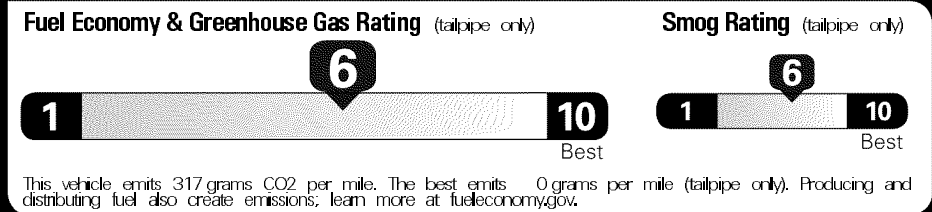

Delivered by Truck to: 48049
RUSS DARROW TOYOTA
2700 W. WASHINGTON ST.
WEST BEND WI53095

EPA DOT Fuel Economy and Environment

Gasoline Vehicle

Fuel Economy
28 MPG combined city/hwy
25 MPG city
33 MPG highway
3.6 gallons per 100 miles

Small SUVs range from 18 to 120 MPG. The best vehicle rates 136 MPGe.

You save \$250
in fuel costs over 5 years compared to the average new vehicle.

Annual fuel cost \$1,350

fueleconomy.gov
Calculate personalized estimates and compare vehicles