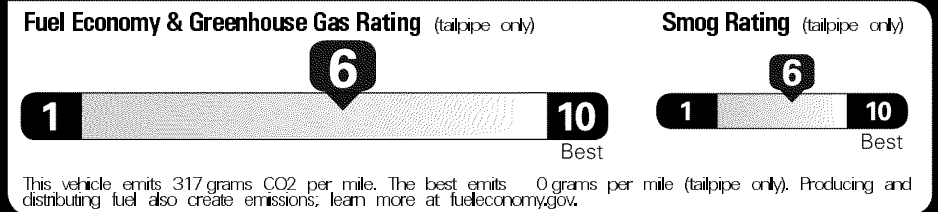

EXTERIOR
- 19-in. Super Chrome Finish Alloy Wheels
- LED Headlights/Daytime Running Lights
- Integrated Fog Lights
- Color-Keyed Heated Power Outside Mirrors
- Power Tilt/Slide Moonroof
- Low Profile Roof Rails
- Power Liftgate

INTERIOR
- Entune 3.0 Audio
7.0" Touch Screen, 6 Speakers, HandsFree Bluetooth Phone/Music, USB Media Port, 4 USB Charge-Ports, Siri Eyes Free, Apple CarPlay Compatible
- SofTex Seat Material
- Power Driver's Seat
- 4.2" Color Multi-Information Display
- Dual Zone Auto A/C with Rear Vents
- Smart Key System w/Push Button Start
- Rear Cargo Area Cover
- Electronic Parking Brake
Full Tank of Gas

MANUFACTURER'S SUGGESTED RETAIL PRICE $31,050.00

OPTIONAL EQUIPMENT

FE 50 State Emissions
CY XLE Premium Grade Weather Package: 1,075.00
Includes Heated Leather-Trimmed Steering Wheel, Heated Front Seats, 8-way Power-Adjustable Driver's Seat with Two-Position Memory Function and Lumbar Support, and Rain Sensing Variable Intermittent Windshield Wipers with De-Icer Function
2T. All Weather Floor Liners and Cargo Liner 269.00

EPA DOT Fuel Economy and Environment

Gasoline Vehicle

Fuel Economy
28 MPG combined city/hwy
25 city 33 highway
3.6 gallons per 100 miles
Small SUVs range from 18 to 120 MPG. The best vehicle rates 136 MPGe.

You save $250
in fuel costs over 5 years compared to the average new vehicle.

Annual fuel cost $1,350

Actual results will vary for many reasons, including driving conditions and how you drive and maintain your vehicle. The average new vehicle gets 27 MPG and costs $7,000 to fuel over 5 years. Cost estimates are based on 15,000 miles per year at $2.55 per gallon. MPGe is miles per gasoline gallon equivalent. Vehicle emissions are a significant cause of climate change and smog.

fueleconomy.gov
Calculate personalized estimates and compare vehicles

TOTAL $33,489.00

DELIVERY, PROCESSING AND HANDLING FEE 1,095.00

The New Vehicle Limited Warranty provides 3-year/36,000 mile basic coverage, 5-year/60,000 mile powertrain coverage, plus 5-year/unlimited mile corrosion perforation coverage. See Warranty and Maintenance Guide for details. An extended service contract may be available for the vehicle. Ask dealer for details. Manufacturer's suggested retail price includes manufacturer's recommended pre-delivery service. Gasoline, license and title fees, applicable federal, state and local taxes and dealer and distributor installed options and accessories are not included in the manufacturer's suggested retail price.

ToyotaCare, which covers normal factory scheduled maintenance for two years or 25,000 miles, whichever occurs first, is included as part of the sales price of the vehicle for qualifying buyers. See participating dealer for eligibility and coverage details.

Delivered by Truck to: 12138
ST. CHARLES TOYOTA
2651 E. MAIN STREET
ST. CHARLES IL60174